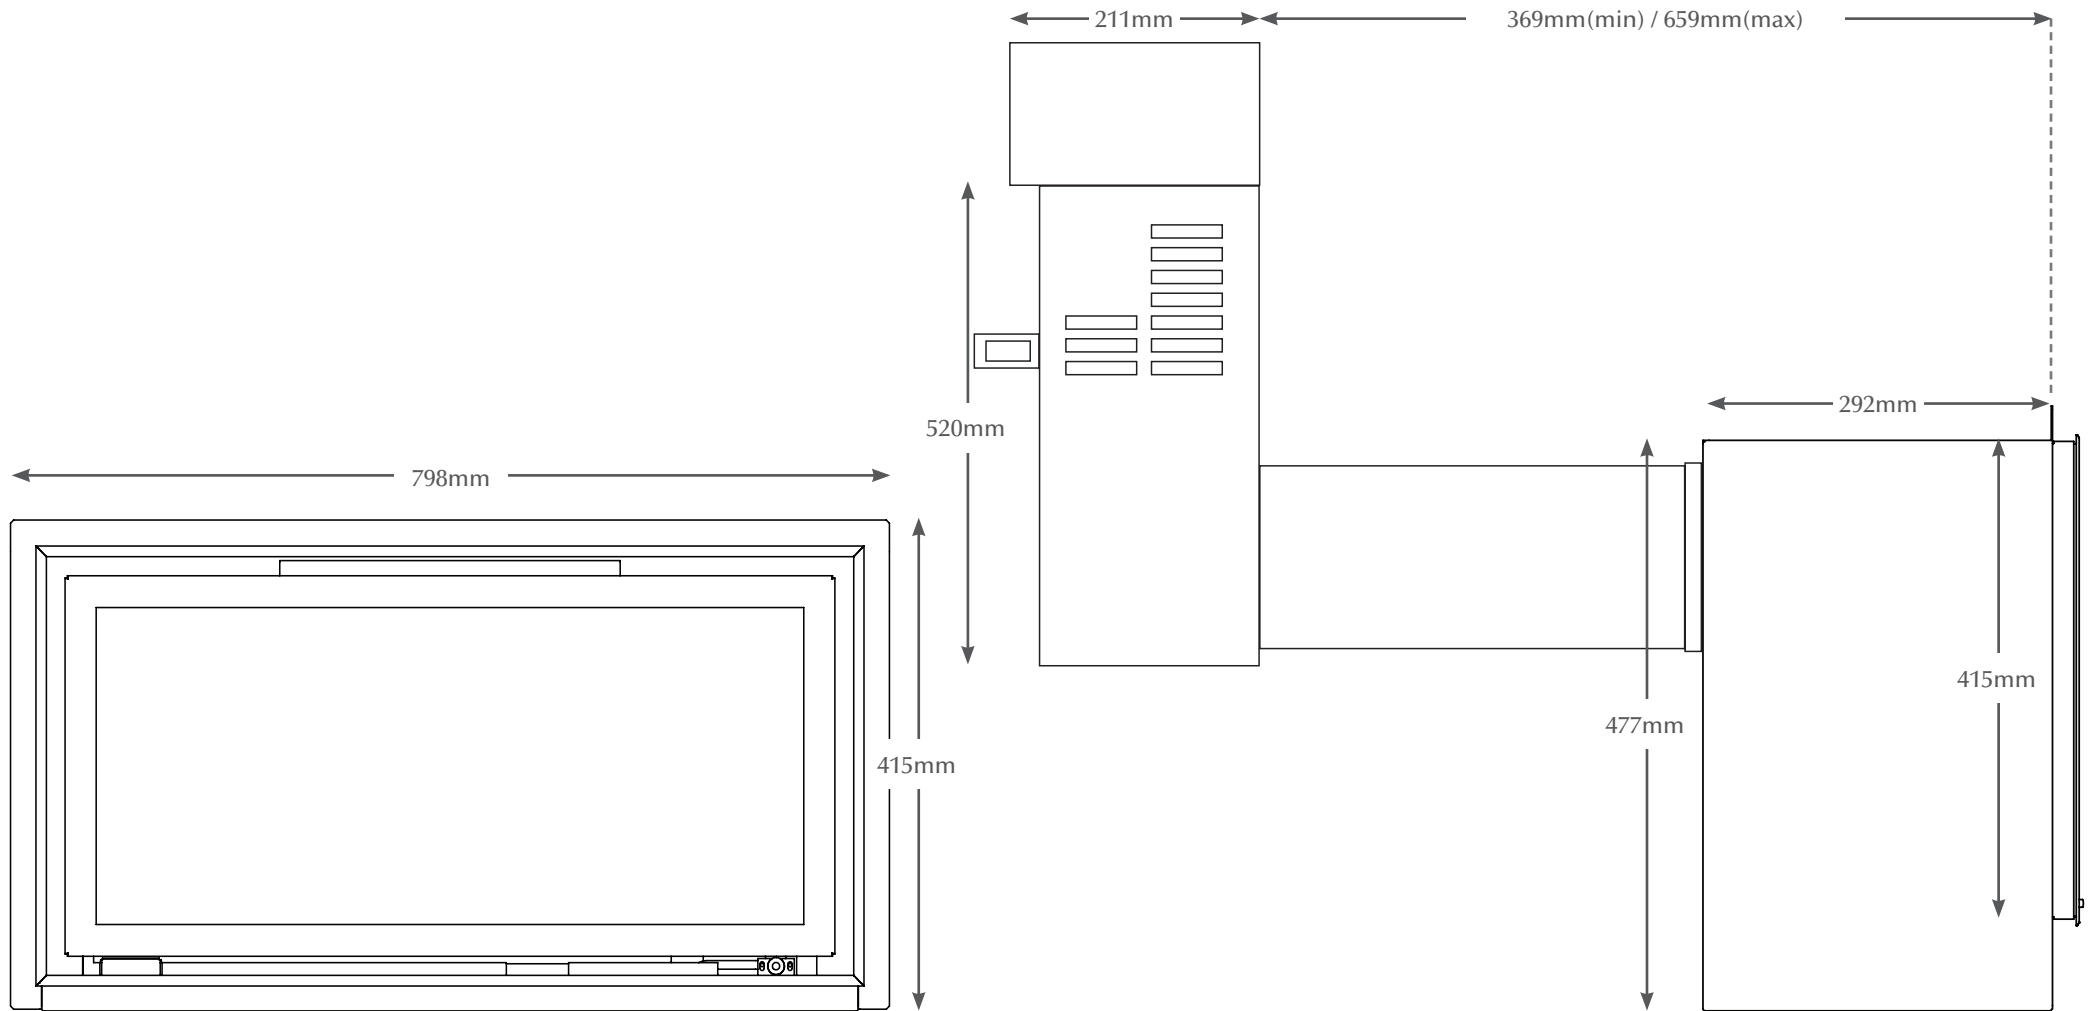

CALLEOS 800CF - SLIM TRIM

TECHNICAL - LINE DRAWING

ELGIN & HALL[®]
BRITISH MADE

www.elginandhall.com