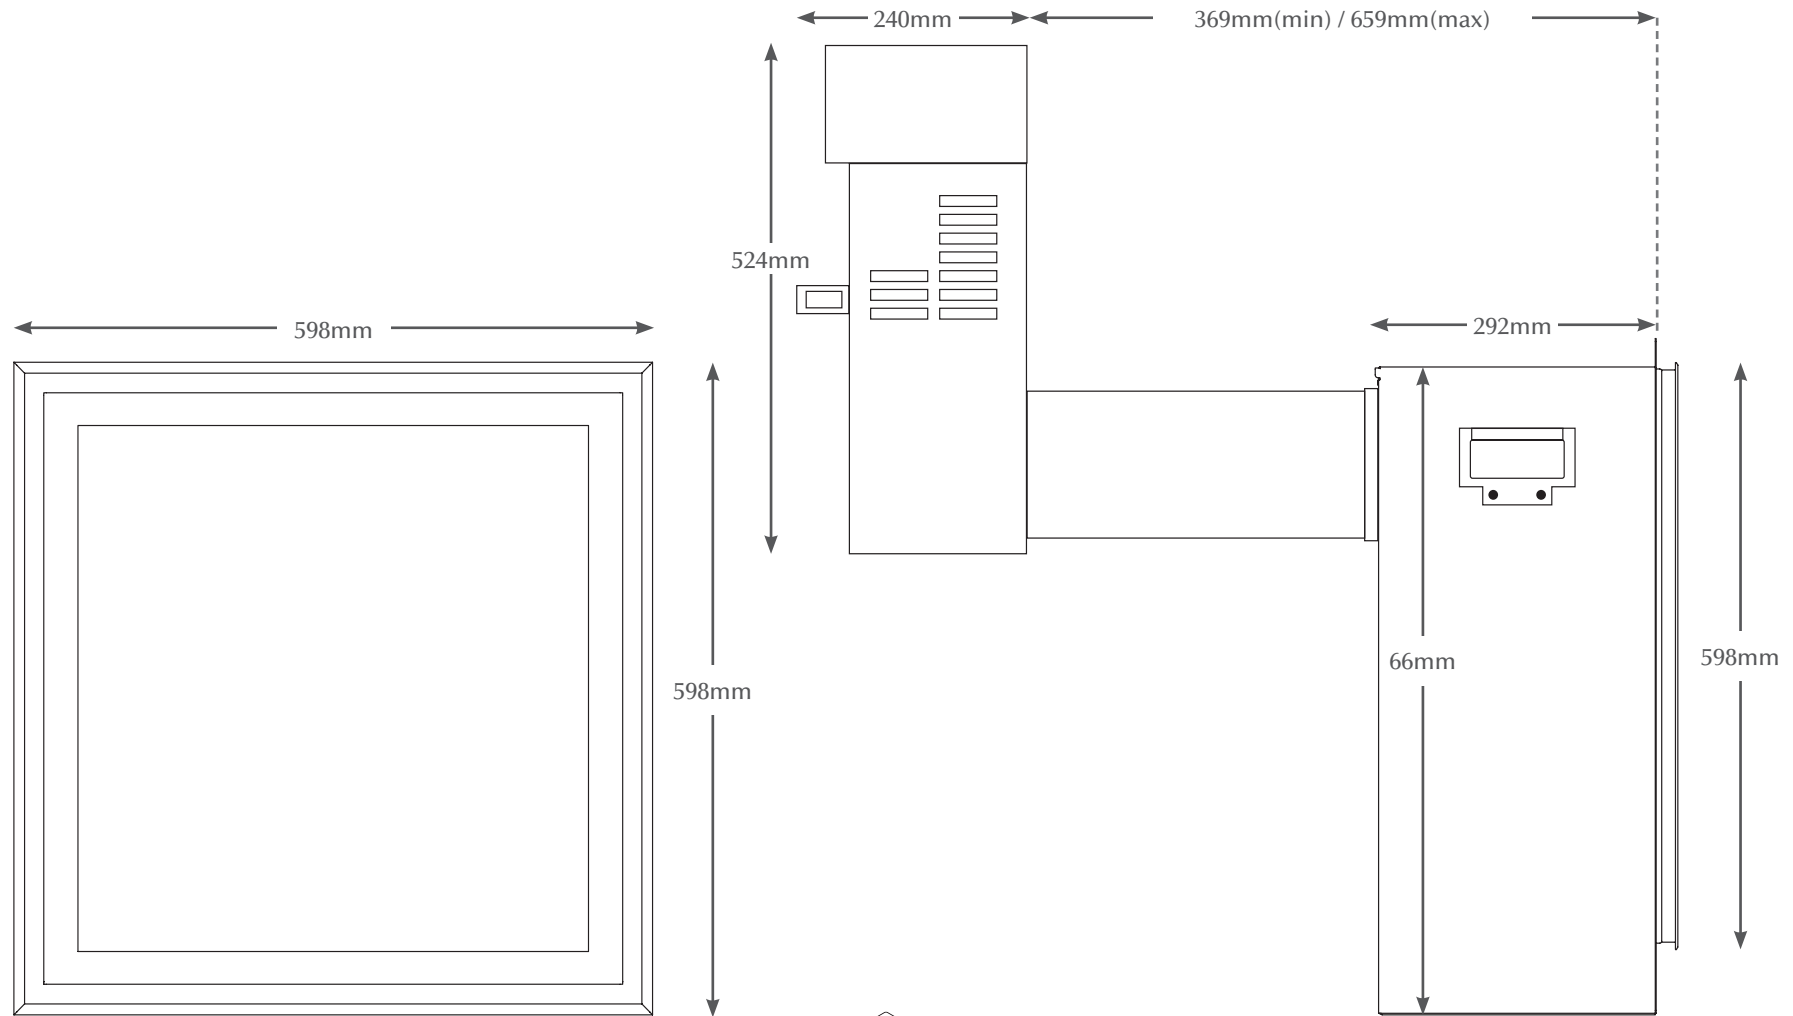

CALLEOS 600BF - SLIM TRIM

TECHNICAL - LINE DRAWING

ELGIN & HALL[®]
BRITISH MADE

www.elginandhall.com