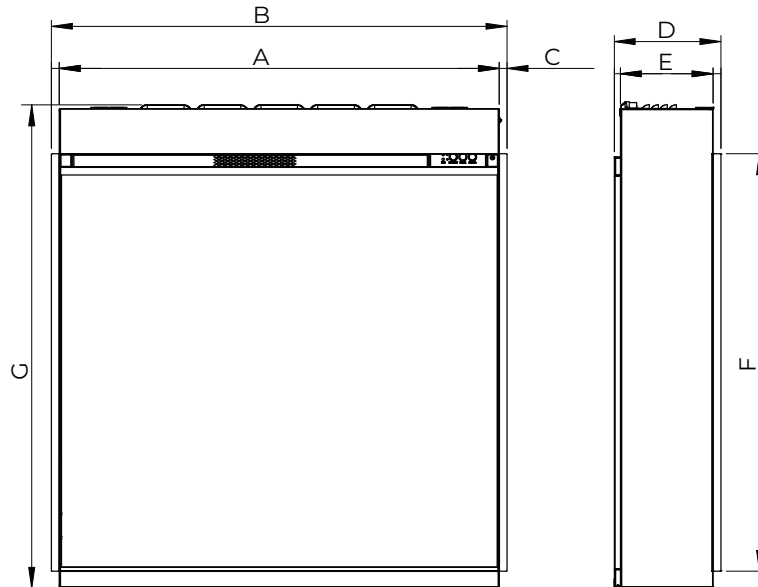

iQFX-600P - Heat Output: 1.5kW
iQFX-750P - Heat Output: 1.5kW

iQFX-600P

W612mm | H720mm | D178mm
Rebate: 166mm

iQFX-750P

W762mm | H808mm | D178mm
Rebate: 166mm

iQFX ENGINE

Engine	Code	Dimensions (mm)							Heat Output	Visible Glass Area (mm)	Logs
		A	B	C	D	E	F	G			
iQFX-600P	71048	586	612	13	178	166	586	720	1.5kW	581 x 543	6
iQFX-750P	71056	736	762	13	178	166	698	808	1.5kW	731 x 655	8