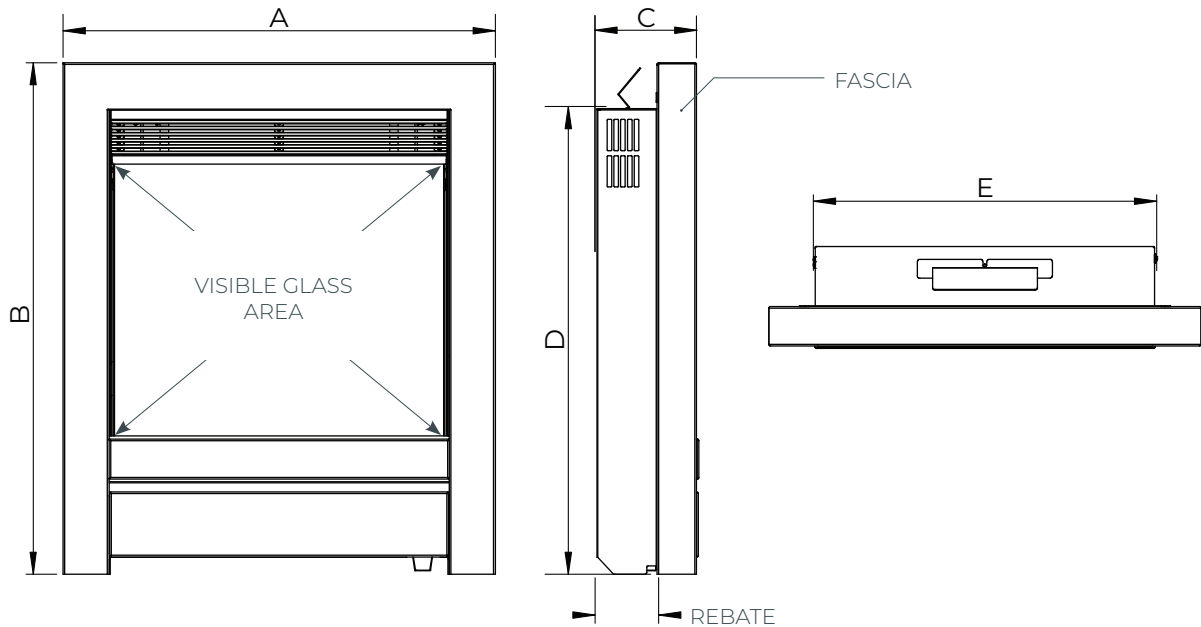

Luxury Fireplaces

DIAMOND

iQFX-16

The iQFX-16 comes with a standard 75mm rebate, making it the ideal eFire for 16" back panel cutouts, offering a seamless plug-and-play retrofit solution.

Powered by: iQFX-16
Heat Output: 1.5kW

BLACK NICKEL

CHROME

W512mm
H606mm | D121mm
Rebate: 75mm

iQFX 16 Engines

Engine	Code	Dimensions (mm)						Finish	Heat Output	Visible Glass Area (mm)	Logs
		A	B	C	D	E	REBATE				
iQFX-16	IQFX16BLKN	512	606	121	554	407	75	Black Nickel	1.5kW	392 x 322	5
iQFX-16	IQFX16CH	512	606	121	554	407	75	Chrome	1.5kW	392 x 322	5