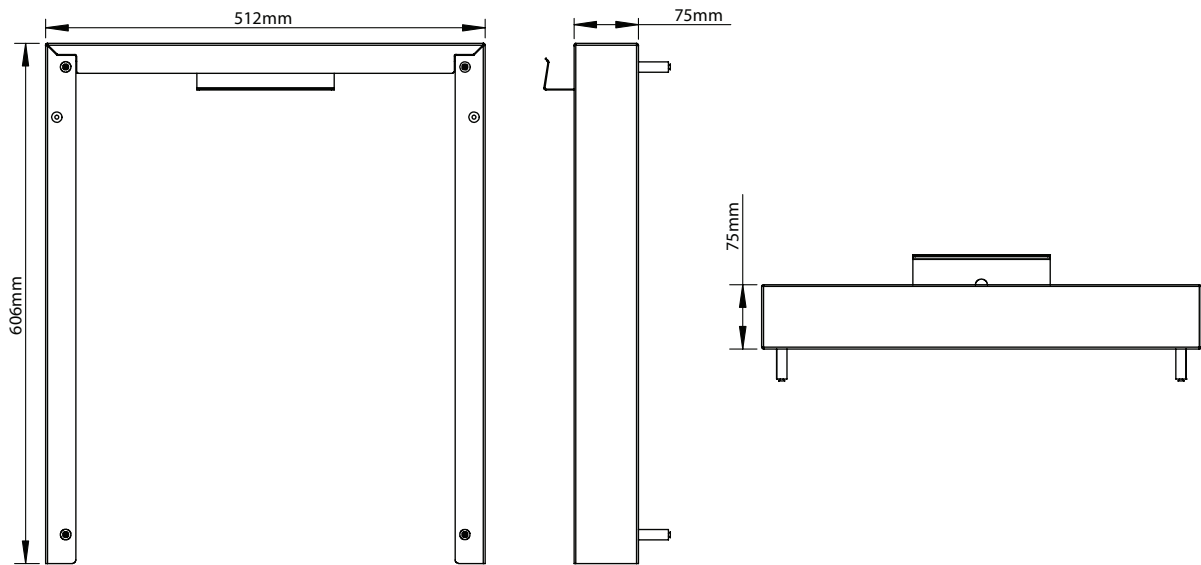

Luxury Fireplaces

DIAMOND

iQFX-16- SPACER

iQFX
intelligent fires

This spacer fits the iQFX-16 allowing a flat to wall fix, perfect for when there is no recess.

W512mm
H606mm | D121mm
Rebate: 75mm

Suitable for	Code	Dimensions (mm)			Finish
		Width	Height	Depth	
iQFX-16	076414	512	606	75	Matt Black