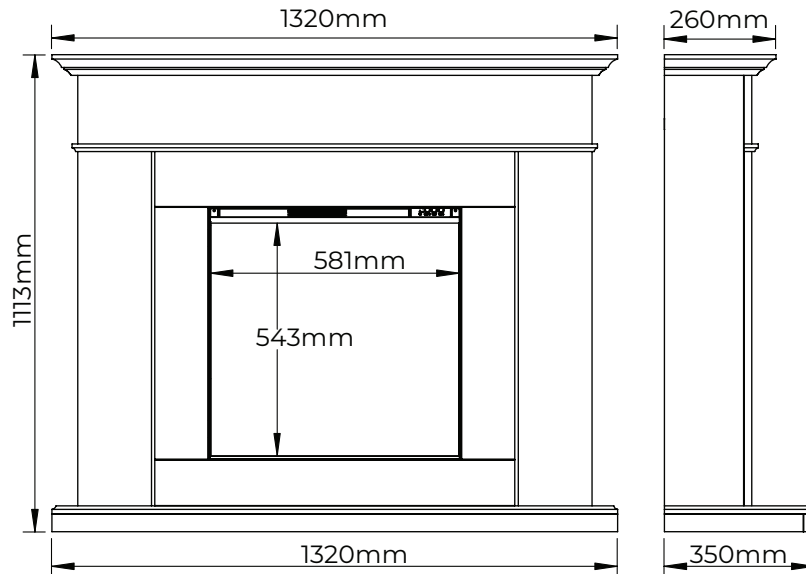

Luxury Fireplaces

DIAMOND

WILLOW 52

Contemporary framed effect creating a bold centrepiece with iQFX-600P.

W1320mm | H1113mm | D350mm

DUNE

Powered by: iQFX-600P
Heat Output: 1.5kW

DUNE

BLACK
NICKEL

NIGHTFALL

TIMBER SUITE

Description	Code	Width	Height	Depth	Finish	Engine	Heat Output
52" Willow	WIL-D	1320mm (52")	1113mm	350mm	Dune	iQFX-600P	1.5kW
	WIL-D-BLKN				Dune & Black Nickel		
	WIL-D-NF				Dune & Nightfall		