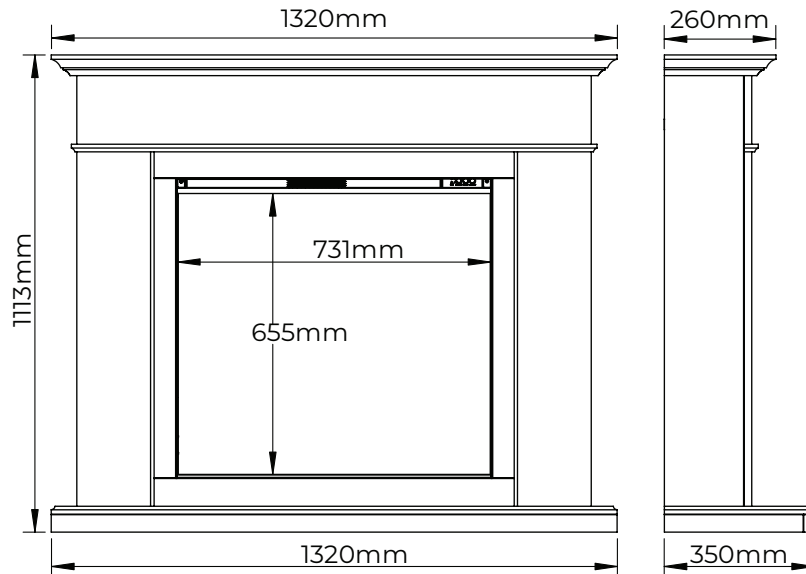

Luxury Fireplaces

DIAMOND

ROWAN 52

iQFX
intelligent fires

Contrasting Dune with a Nightfall back panel makes such an impact.

W1320mm | H1113mm | D350mm

DUNE

Powered by: iQFX-750P
Heat Output: 1.5kW

DUNE

BLACK
NICKEL

NIGHTFALL

TIMBER SUITE

Description	Code	Width	Height	Depth	Finish	Engine	Heat Output
52" Rowan	ROW-D	1320mm (52")	1113mm	350mm	Dune	iQFX-750P	1.5kW
	ROW-D-BLKN				Dune & Black Nickel		
	ROW-D-NF				Dune & Nightfall		