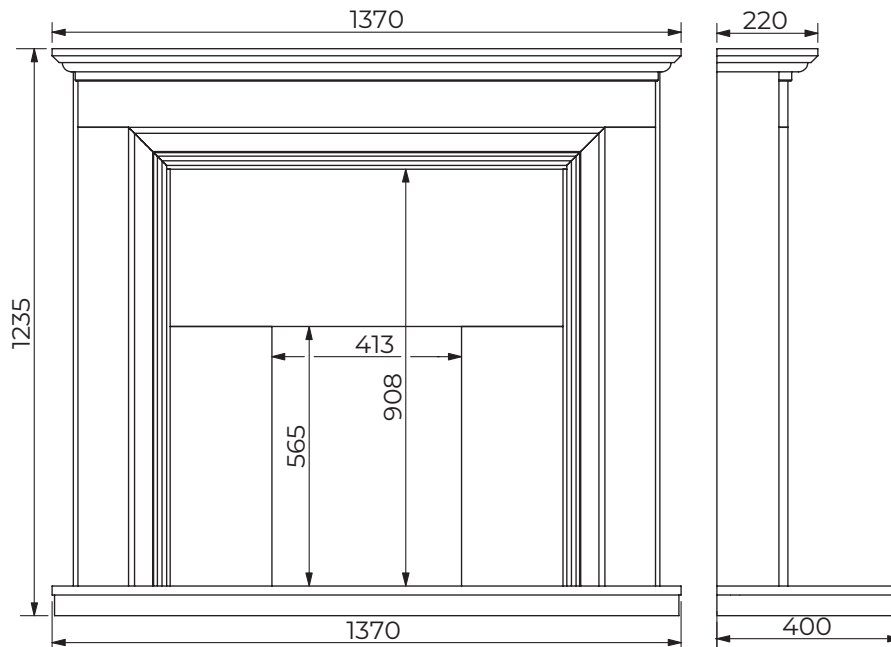

Luxury Fireplaces

DIAMOND

ROSA 54

Rosa's clean lines highlight the iQFX-16, drawing attention to the fire at the room's centre.

W1370mm | H1235mm | D400mm

Powered by: iQFX-16
Chrome or Black Nickel
Heat Output: 1.5kW

MICRO MARBLE SUITE

Description	Code	Width	Height	Depth	Finish	Engine	Heat Output
54" Rosa	ROS-W-C	1370mm (54")	1235mm	400mm	White & Chrome	iQFX-16	1.5kW
	ROS-W-BLKN				White & Black Nickel		

**COMMAND YOUR COMFORT:
VOICE-CONTROLLED FIREPLACE BLISS**