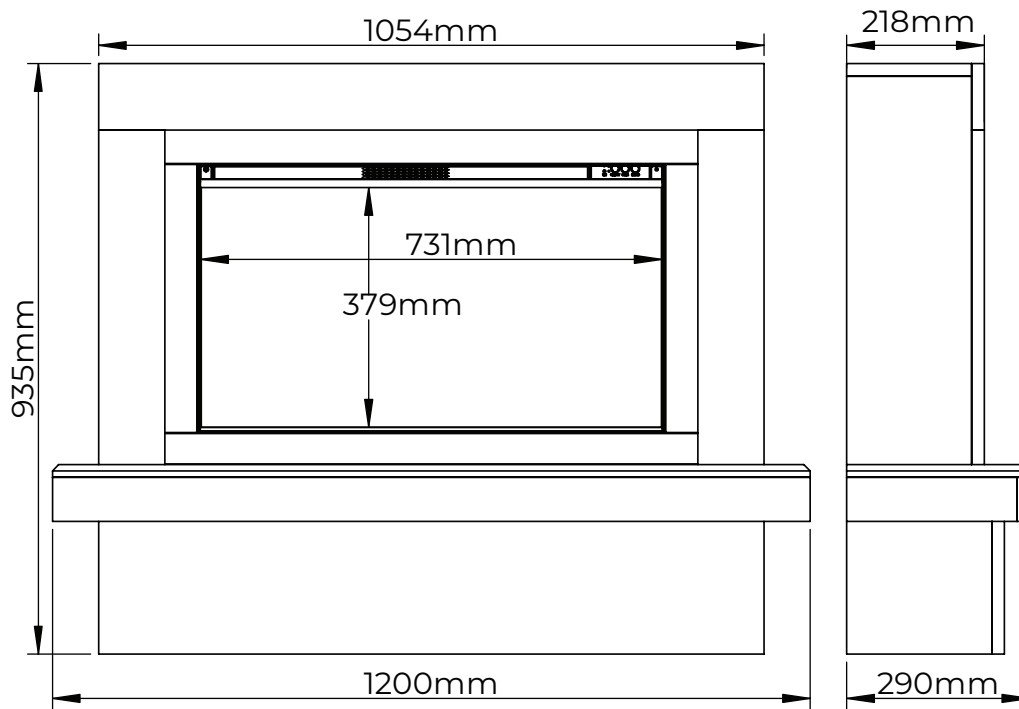

Luxury Fireplaces

DIAMOND

REDWOOD 47

iQFX
intelligent fires

The floorstanding Redwood provides a simple yet impactful setting for the iQFX-750L.

W1200mm | H935mm | D290mm

WHITE

Powered by: iQFX-750L
Heat Output: 1.5kW

FOSSILWOOD

BLACK
NICKEL

NIGHTFALL

MICRO MARBLE SUITE

Description	Code	Width	Height	Depth	Finish	Engine	Heat Output
47" Redwood	RED-W-FW	1200mm (47")	935mm	290mm	White & Fossilwood	iQFX-750L	1.5kW
	RED-W-BLKN				White & Black Nickel		
	RED-W-NF				White & Nightfall		