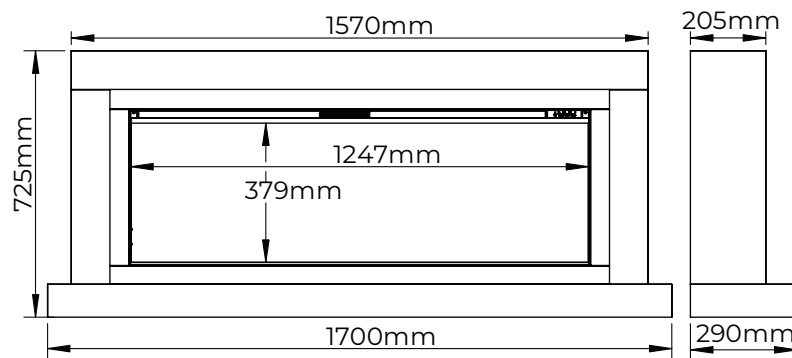

# DIAMOND

ORNELLA 67

iQFX  
intelligent fires

A simply beautiful design which allows the iQFX-1250L to really make a statement.

W1700mm | H725mm | D290mm

DUNE

Powered by: iQFX-1250L  
Heat Output: 1.5kW

FOSSILWOOD

BLACK  
NICKEL

NIGHTFALL

TIMBER SUITE

Description	Code	Width	Height	Depth	Finish	Engine	Heat Output
67" Ornella	ORN-D-FW	1700mm (67")	725mm	290mm	Dune & Fossilwood	iQFX-1250L	1.5kW
	ORN-D-BLKN				Dune & Black Nickel		
	ORN-D-NF				Dune & Nightfall		