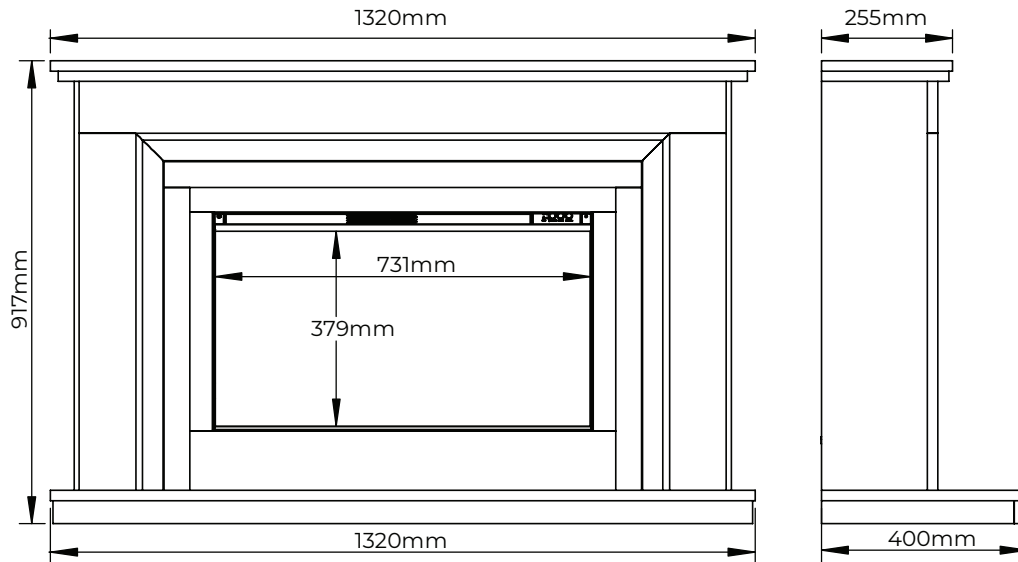

Luxury Fireplaces

DIAMOND

ORCHID 52"

iQFX
intelligent fires

W1320mm | H917mm | D400mm

WHITE

WHITE & GREY

Minimalist and modern, the Orchid featuring a simple Grey slip and iQFX-750L.

Powered by: iQFX-750L
Heat Output: 1.5kW

MICRO MARBLE SUITE

| Description | Code | Width | Height | Depth | Finish | Engine | Heat Output |
|-------------|--------|--------------|--------|-------|--------------|-----------|-------------|
| 52" Orchid | ORC-W | 1320mm (52") | 917mm | 400mm | White | iQFX-750L | 1.5kW |
| | ORC-WG | | | | White & Grey | | |