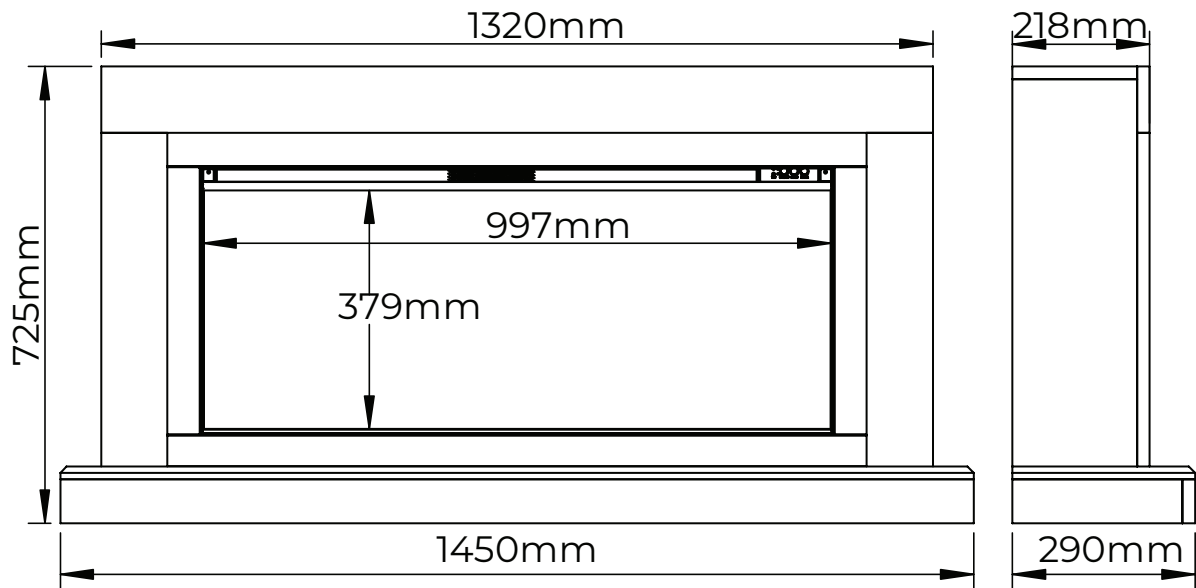

Luxury Fireplaces

DIAMOND

MAPLE 57

Maximize floorspace with the 1450mm wide Maple and iQFX-1000L eFire.

W1450mm | H725mm | D290mm

WHITE

Powered by: iQFX-1000L
Heat Output: 1.5kW

FOSSILWOOD

BLACK NICKEL

NIGHTFALL

MICRO MARBLE SUITE

Description	Code	Width	Height	Depth	Finish	Engine	Heat Output
57" Maple	MAP-W-FW	1450mm (57")	725mm	290mm	White & Fossilwood	iQFX-1000L	1.5kW
	MAP-W-BLKN				White & Black Nickel		
	MAP-W-NF				White & Nightfall		