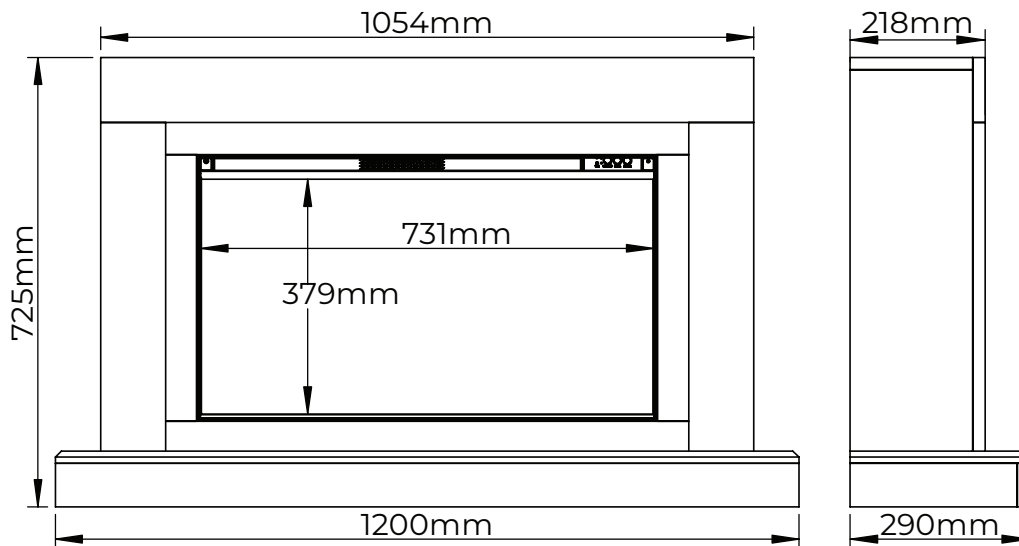

# DIAMOND

LOTUS 47

iQFX  
intelligent fires

W1200mm | H725mm | D290mm

Powered by: iQFX-750L  
Heat Output: 1.5kW

The wall-mounted Lotus offers a simple yet unique design for modern living.

MICRO MARBLE SUITE

Description	Code	Width	Height	Depth	Finish	Engine	Heat Output
47" Lotus	LOT-W-FW	1200mm (47")	725mm	290mm	White & Fossilwood	iQFX-750L	1.5kW
	LOT-W-BLKN				White & Black Nickel		
	LOT-W-NF				White & Nightfall		