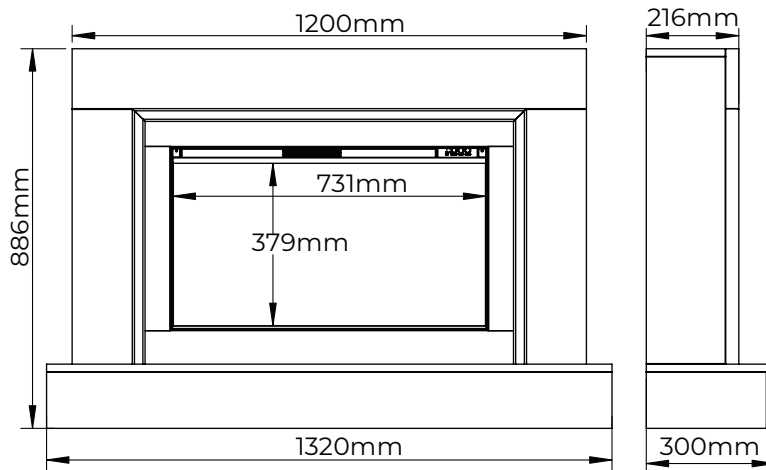

Luxury Fireplaces

DIAMOND

JUNIPER 52

iQFX
intelligent fires

Modern and chic, the Juniper, featuring the iQFX-750L.

W1320mm | H886mm | D300mm

Powered by: iQFX-750L
Heat Output: 1.5kW

TIMBER SUITE

Description	Code	Width	Height	Depth	Finish	Engine	Heat Output
52" Juniper	JUN-D-FW	1320mm (52")	886mm	300mm	Dune & Fossilwood	iQFX-750L	1.5kW
	JUN-D-BLKN				Dune & Black Nickel		
	JUN-D-NF				Dune & Nightfall		