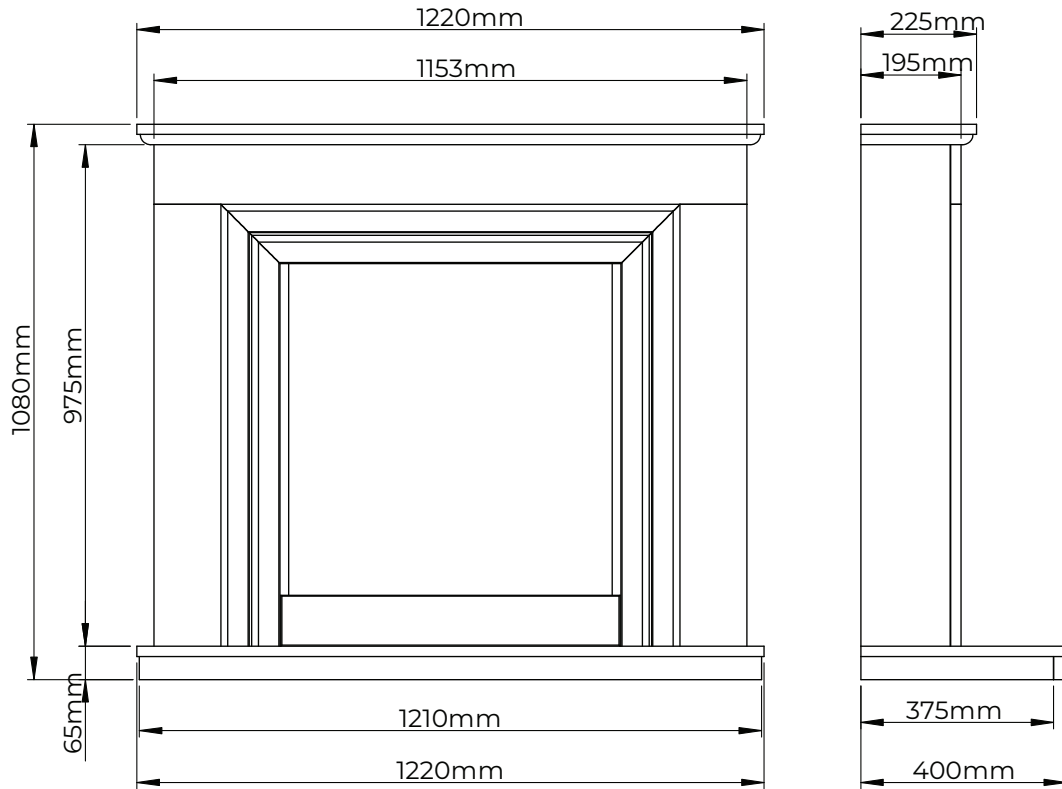

Luxury Fireplaces

DIAMOND

JASMINE 48

Jasmine's tiered design creates a multidimensional effect, enhanced by downlighters.

W1220mm | H1080mm | D400mm

REGAL

WHITE

Powered by: iQFX-16
Chrome or Black Nickel
Heat Output: 1.5kW

BLACK NICKEL

CHROME

MICRO MARBLE SUITE

Description	Code	Width	Height	Depth	Finish	Engine	Heat Output
48" Jasmine	JAS-W-C	1220mm (48")	1080mm	400mm	White & Chrome	iQFX-16	1.5kW
	JAS-W-BLKN				White & Black Nickel		
	JAS-R-C				Rigel & Chrome		
	JAS-R-BLKN				Rigel & Black Nickel		