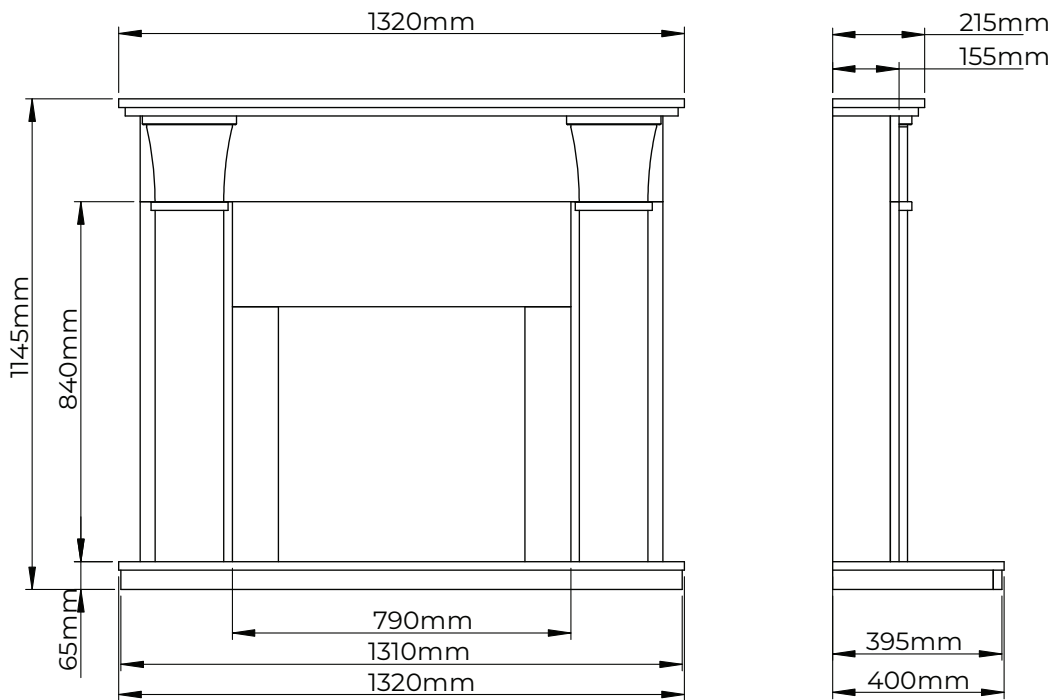

Luxury Fireplaces

DIAMOND

IVY 52

Bold, elegant and contemporary, the Ivy creates a stunning focal point and features a beautiful 16" inset eFire.

W1320mm | H1145mm | D400mm

REGAL

WHITE

Powered by: iQFX-16
Chrome or Black Nickel
Heat Output: 1.5kW

BLACK NICKEL

CHROME

MICRO MARBLE SUITE

Description	Code	Width	Height	Depth	Finish	Engine	Heat Output
52" Ivy	IVY-W-C	1320mm (52")	1145mm	400mm	White & Chrome	iQFX-16	1.5kW
	IVY-W-BLKN				White & Black Nickel		
	IVY-R-C				Rigel & Chrome		
	IVY-R-BLKN				Rigel & Black Nickel		