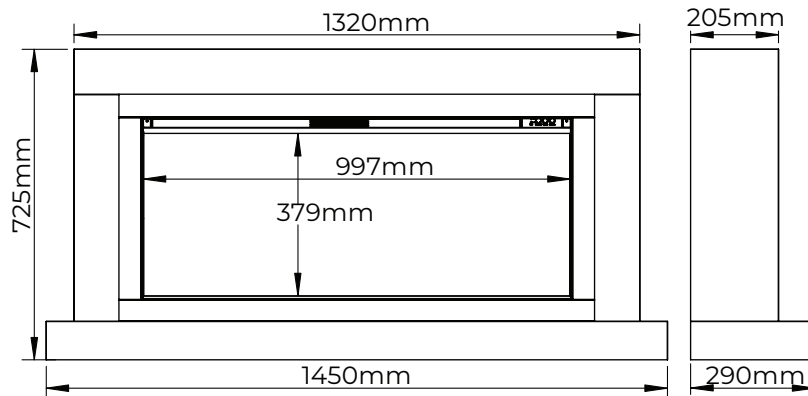

Luxury Fireplaces

DIAMOND

HOLLY 57

iQFX
intelligent fires

An ultra-modern design,
perfect for creating a cosy and
inviting space.

W1450mm | H725mm | D290mm

DUNE

Powered by: iQFX-1000L
Heat Output: 1.5kW

FOSSILWOOD

BLACK
NICKEL

NIGHTFALL

TIMBER SUITE

Description	Code	Width	Height	Depth	Finish	Engine	Heat Output
57" Holly	HOL-D-FW	1450mm (57)	725mm	290mm	Dune & Fossilwood	iQFX-1000L	1.5kW
	HOL-D-BLKN				Dune & Black Nickel		
	HOL-D-NF				Dune & Nightfall		