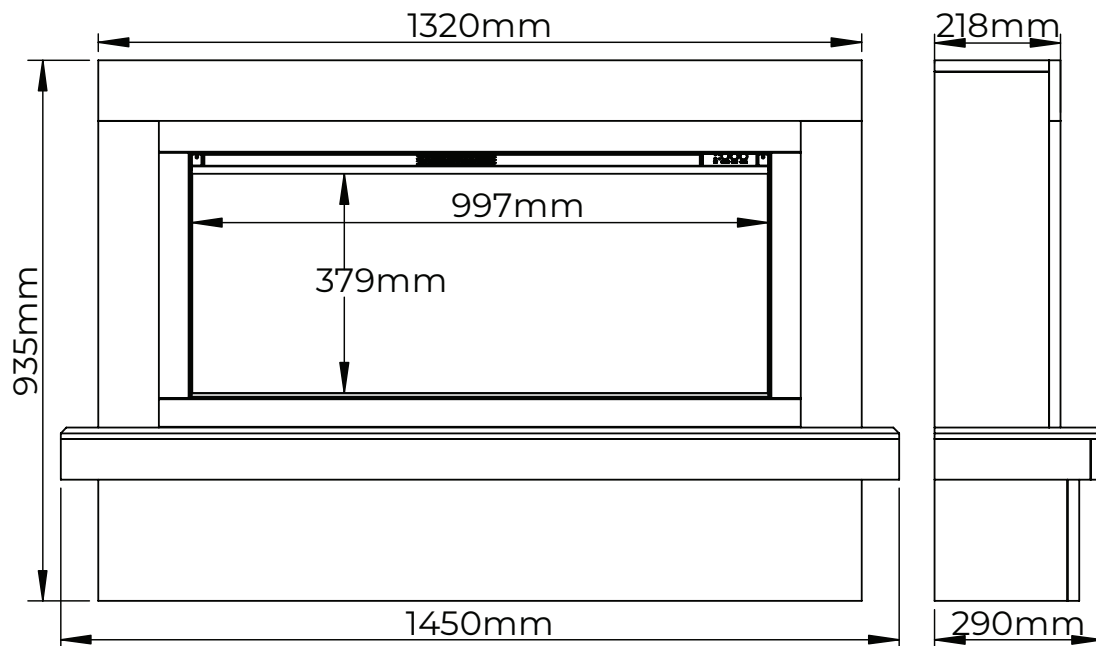

Luxury Fireplaces

DIAMOND

HICKORY 57

Hickory updates the traditional fireplace with a light marble that complements the iQFX-1000L

W1450mm | H935mm | D290mm

Powered by: iQFX-1000L
Heat Output: 1.5kW

MICRO MARBLE SUITE

Description	Code	Width	Height	Depth	Finish	Engine	Heat Output
57" Hickory	HIC-W-FW	1450mm (57")	935mm	290mm	White & Fossilwood	iQFX-1000L	1.5kW
	HIC-W-BLKN				White & Black Nickel		
	HIC-W-NF				White & Nightfall		