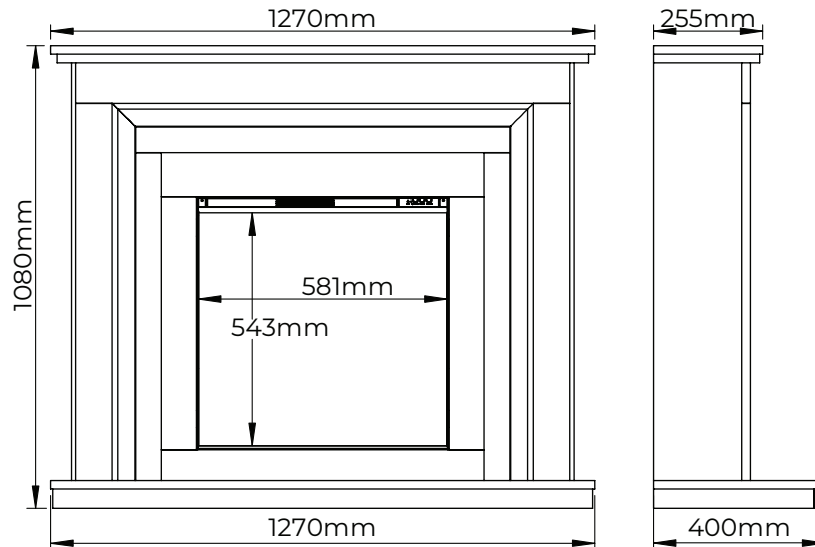

Luxury Fireplaces

DIAMOND

DAHLIA 50

iQFX
intelligent fires

W1270mm | H1080mm | D400mm

The outstanding design of Dahlia really draws the eye to the centre of the room and provides the ultimate in luxury marble.

REGAL

WHITE

Powered by: iQ**FX**-600P
Heat Output: 1.5kW

MICRO MARBLE SUITE

| Description | Code | Width | Height | Depth | Finish | Engine | Heat Output |
|-------------|-------|--------------|--------|-------|--------|-----------|-------------|
| 50" Dahlia | DAH-W | 1270mm (50") | 1080mm | 400mm | White | iQFX-600P | 1.5kW |
| | DAH-R | | | | Rigel | | |