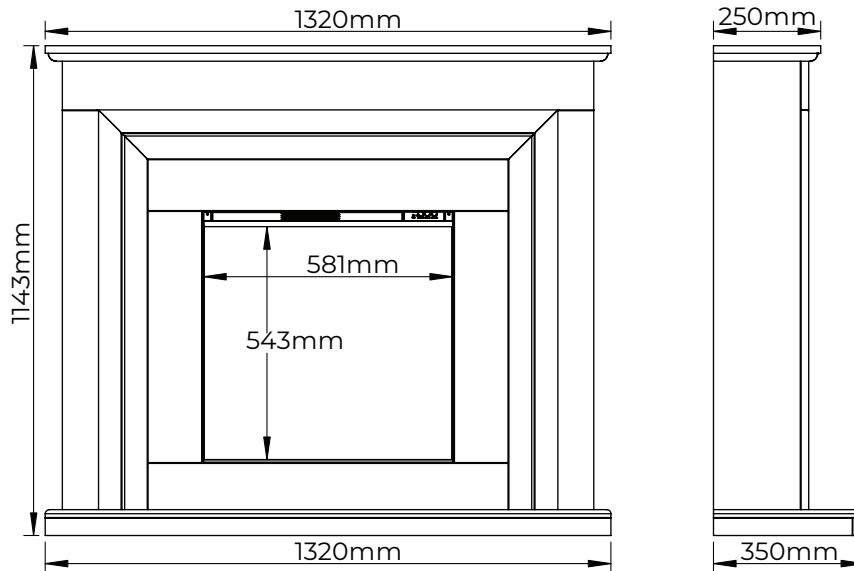

ASH WHITE

ASH WHITE

BLACK
NICKEL

NIGHTFALL

TIMBER SUITE

Description	Code	Width	Height	Depth	Finish	Engine	Heat Output
52" Cypress	CYP-AW	1320mm (52")	1143mm	350mm	Ash White	iQFX-600P	1.5kW
	CYP-AW-BLKN				Ash White & Black Nickel		
	CYP-AW-NF				Ash White & Nightfall		