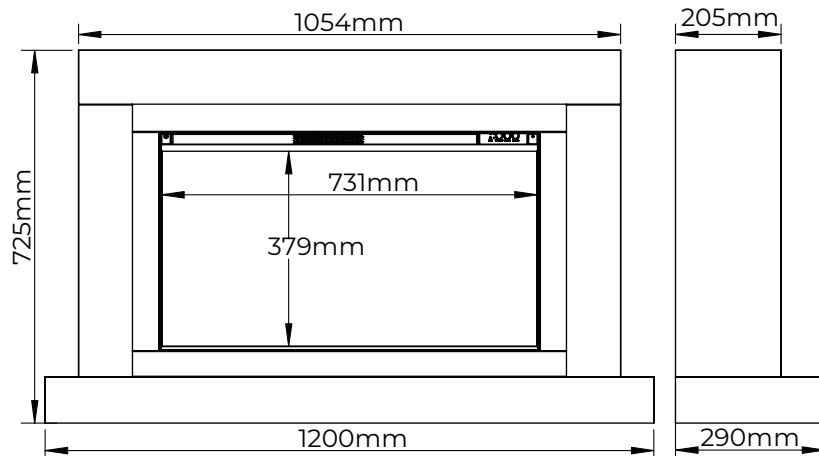

Luxury Fireplaces

DIAMOND

CHERRY 47

iQFX
intelligent fires

Maximise floorspace without compromising on style with a wall mounted Cherry.

W1200mm | H725mm | D290mm

DUNE

Powered by: iQFX-750L
Heat Output: 1.5kW

FOSSILWOOD

BLACK
NICKEL

NIGHTFALL

TIMBER SUITE

Description	Code	Width	Height	Depth	Finish	Engine	Heat Output
47" Cherry	CHE-D-FW	1200mm (47")	725mm	290mm	Dune & Fossilwood	iQFX-750L	1.5kW
	CHE-D-BLKN				Dune & Black Nickel		
	CHE-D-NF				Dune & Nightfall		