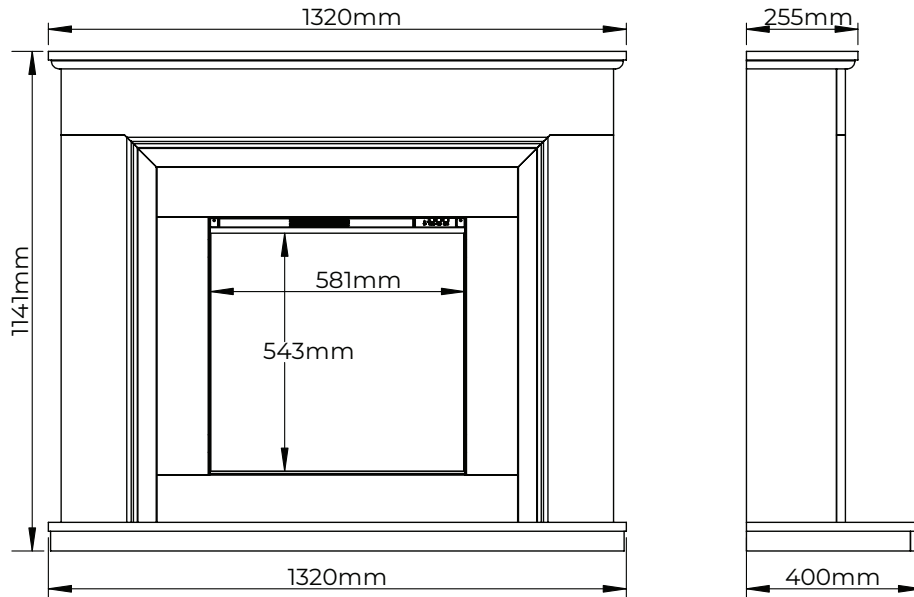

Luxury Fireplaces

DIAMOND

52"
CEDAR

iQFX
intelligent fires

W1320mm | H1141mm | D400mm

A contemporary centre piece,
Cedar offers the perfect design
for modern living.

WHITE

WHITE & GREY

Powered by: iQ**FX**-600P
Heat Output: 1.5kW

MICRO MARBLE SUITE

Description	Code	Width	Height	Depth	Finish	Engine	Heat Output
52" Cedar	CED-W	1320mm (52")	1141mm	400mm	White	iQFX-600P	1.5kW
	CED-WG				White & Grey		