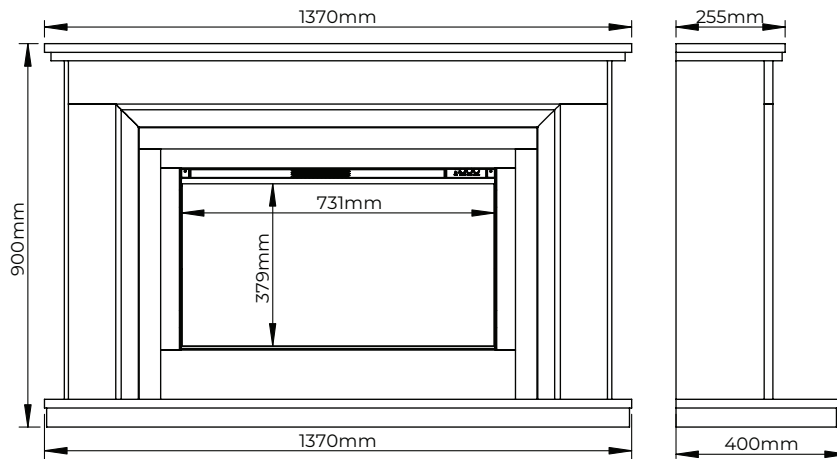

Luxury Fireplaces

DIAMOND

CASSIA 54"

W1370mm | H900mm | D400mm

Elegant and impactful, Cassia featuring the iQFX-750L.

Powered by: iQFX-750L
Heat Output: 1.5kW

MICRO MARBLE SUITE

Description	Code	Width	Height	Depth	Finish	Engine	Heat Output
54" Cassia	CAS-W	1370mm (54")	900mm	400mm	White	iQFX-750L	1.5kW
	CAS-R				Rigel		