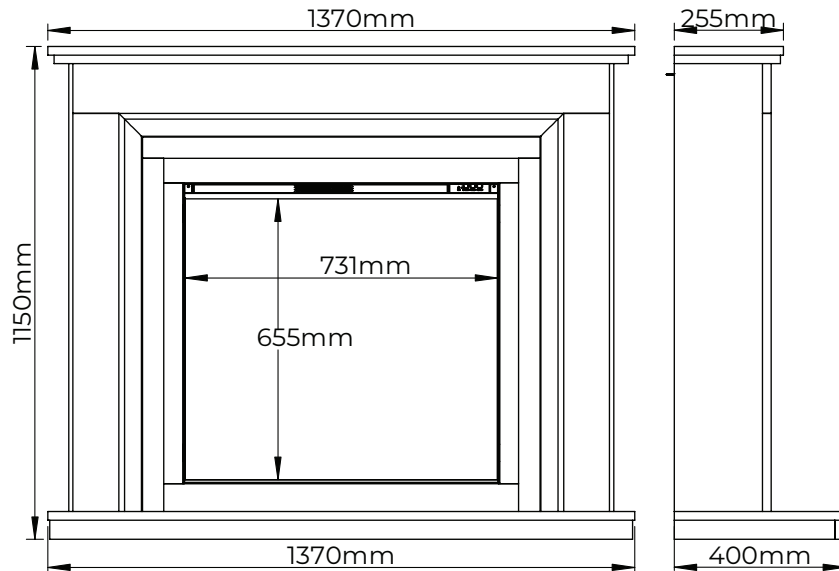

Luxury Fireplaces

DIAMOND

CALLA 54"

iQFX
intelligent fires

W1370mm | H1150mm | D400mm

Simple lines create beauty with Calla, featuring the iQFX-750P.

REGAL

WHITE

Powered by: iQFX-750P
Heat Output: 1.5kW

MICRO MARBLE SUITE

Description	Code	Width	Height	Depth	Finish	Engine	Heat Output
54" Calla	CAL-W	1370mm (54")	1150mm	400mm	White	iQFX-750P	1.5kW
	CAL-R				Rigel		