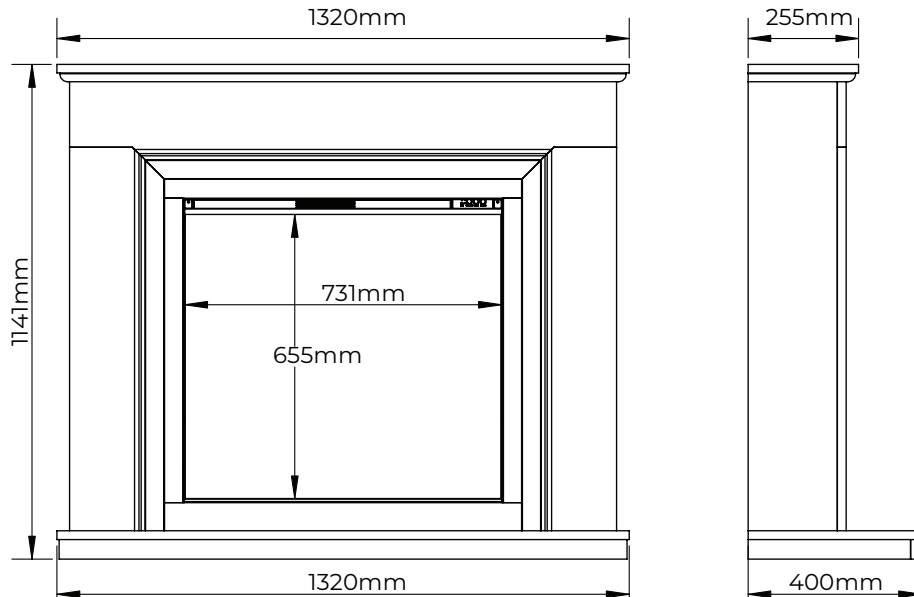

Luxury Fireplaces

DIAMOND

ALDER 52"

iQFX
intelligent fires

W1320mm | H1141mm | D400mm

Chic design showcasing an
iQFX-750P.

WHITE

WHITE & GREY

Powered by: iQFX-750P
Heat Output: 1.5kW

MICRO MARBLE SUITE

Description	Code	Width	Height	Depth	Finish	Engine	Heat Output
52" Alder	ALD-W	1320mm (52")	1141mm	400mm	White	iQFX-750P	1.5kW
	ALD-WG				White & Grey		