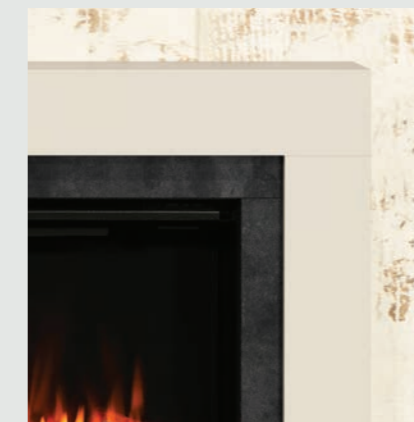

Cherry top detail