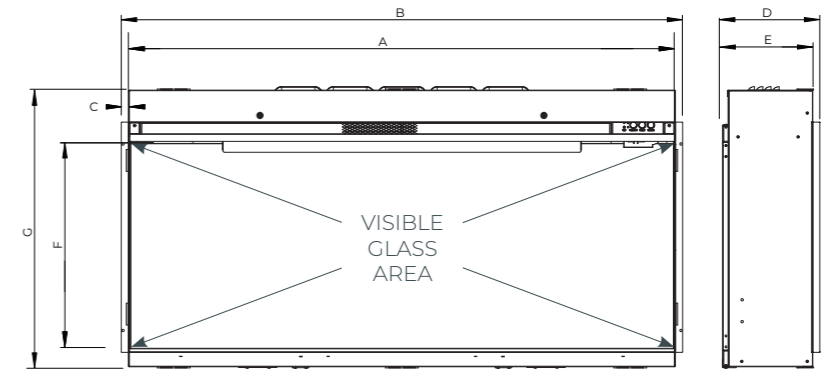

iQFX Engines

PG	Engine	Code	Dimensions (mm)						Finish	Heat Output	Visible Glass Area (mm)	Logs
			A	B	C	D	E	REBATE				
10-11	iQFX-16	IQFX16BLKN	512	606	121	554	407	75	Black Nickel	1.5kW	392 x 322	5
10-11	iQFX-16	IQFX16CH	512	606	121	554	407	75	Chrome	1.5kW	392 x 322	5
10-11	iQFX-16	IQFX16ANTH	512	606	121	554	407	75	Anthracite	1.5kW	392 x 322	5