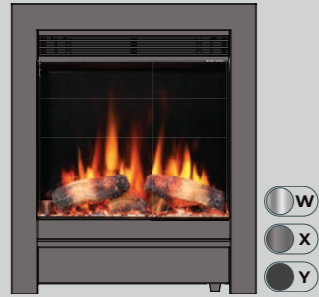

iQFX eFires

iQFX-16
W512mm x H606mm x D121mm
Visible Glass Area: 392mm x 322mm
Rebate: 75mm | Logs: 5 (Illuminated: 2)