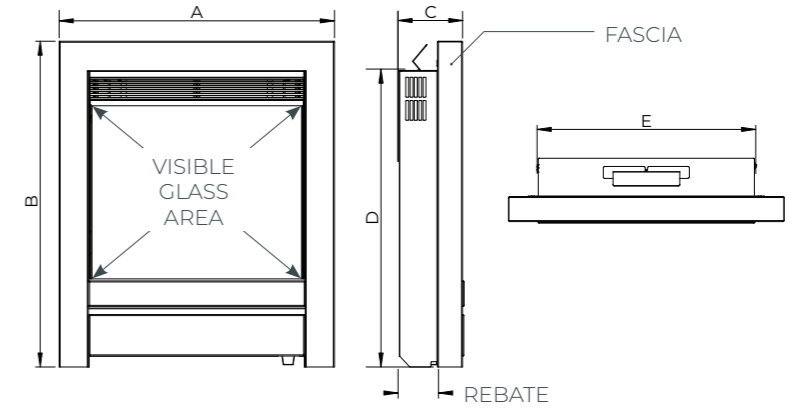

iQFX eFires

iQFX Engines

PG	Engine	Code	Dimensions (mm)						Finish	Heat Output	Visible Glass Area (mm)	Logs
			A	B	C	D	E	REBATE				
10-11	iQFX-16	IQFX16BLKN	512	606	121	554	407	75	Black Nickel	1.5kW	392 x 322	5
10-11	iQFX-16	IQFX16CH	512	606	121	554	407	75	Chrome	1.5kW	392 x 322	5
10-11	iQFX-16	IQFX16ANTH	512	606	121	554	407	75	Anthracite	1.5kW	392 x 322	5

iQFX Engines

PG	Engine	Code	Dimensions (mm)							Heat Output	Visible Glass Area (mm)	Logs
			A	B	C	D	E	F	G			
12	iQFX-600P	71048	586	612	13	178	166	586	720	1.5kW	581 x 543	6
13	iQFX-750P	71056	736	762	13	178	166	698	808	1.5kW	731 x 655	8
14-15	iQFX-750L	71978	736	762	13	178	166	422	531	1.5kW	731 x 379	8
16-17	iQFX-1000L	71986	1002	1028	13	178	166	422	515	1.5kW	997 x 379	10
18	iQFX-1250L	71994	1252	1278	13	178	166	422	515	1.5kW	1247 x 379	13
19	iQFX-1500L	72680	1502	1528	13	178	166	422	515	1.5kW	1497 x 379	15
20-21	iQFX-1800L	72850	1802	1828	13	178	166	422	515	1.5kW	1797 x 379	18