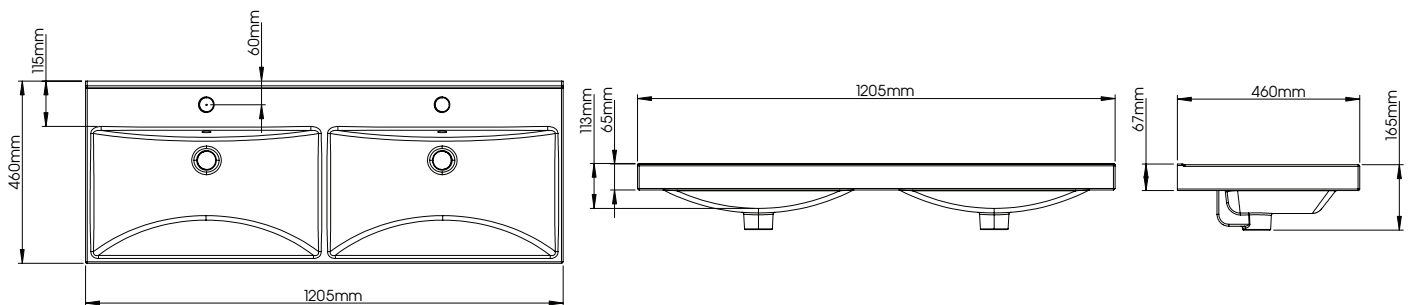

Diagrams not to scale.
All dimensions in mm tolerance of +/- 10mm

Specification:

- Use a Slotted waste with this basin
- Includes Chrome overflow rings
- Suitable for vanity products (Cruise, Everest, Sonar, Virtue & Calibre only)

Unit Weight:	27kg
Material	Ceramic