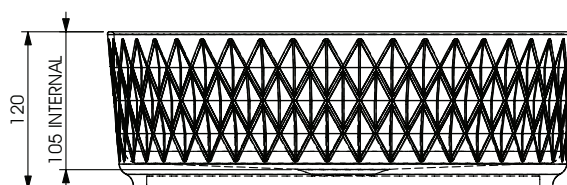

Diagrams not to scale.
All dimensions in mm tolerance of +/- 10mm

Specification:

- Use a Unslotted waste with this basin
- Water Capacity - 7L
- Suitable for Evolve, Everest, Sonar, Cruise, Virtue, Calibre, Classic, Kirby, Embleton Newport & Accents

Unit Weight:	8kg
Material	Ceramic