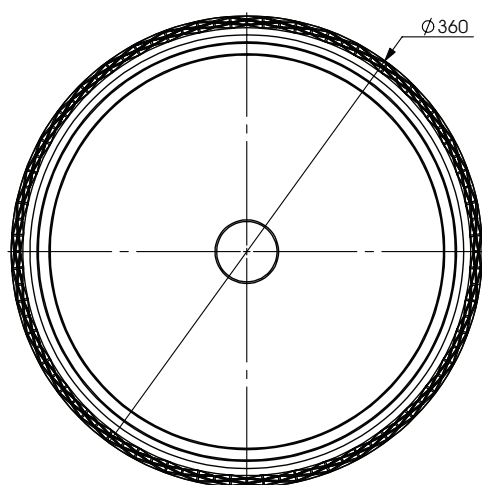

Diagrams not to scale.
All dimensions in mm tolerance of +/- 10mm

Specification:

- Use a Unslotted waste with this basin
- Water Capacity - 7L
- Suitable for Evolve, Everest, Sonar, Cruise, Virtue, Calibre, Classic, Kirby, Embleton Newport & Accents

Unit Weight:	8kg
Material	Ceramic