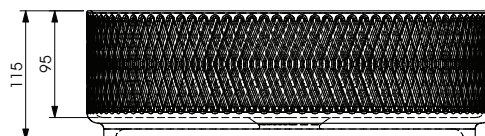

Diagrams not to scale.
All dimensions in mm tolerance of +/- 10mm

Specification:

- Use a Unslotted waste with this basin
- Water Capacity - 7L
- Suitable for Evolve, Everest, Sonar, Cruise, Virtue, Calibre, Classic, Kirby, Embleton Newport & Accents

Unit Weight:	8kg
Material	Ceramic