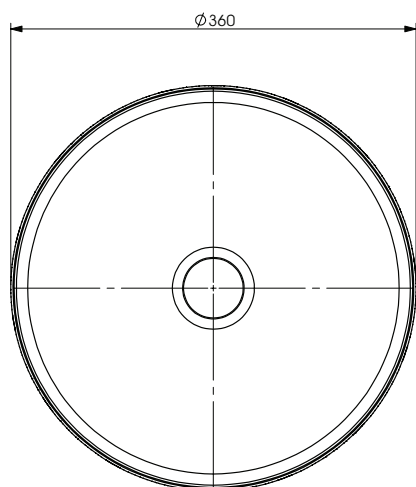

Diagrams not to scale.
All dimensions in mm tolerance of +/- 10mm

Specification:

- Use a Unslotted waste with this basin
- Water Capacity - 7L
- Suitable for Evolve, Everest, Sonar, Cruise, Virtue, Calibre, Classic, Kirby, Embleton Newport & Accents

Unit Weight:	8kg
Material	Ceramic