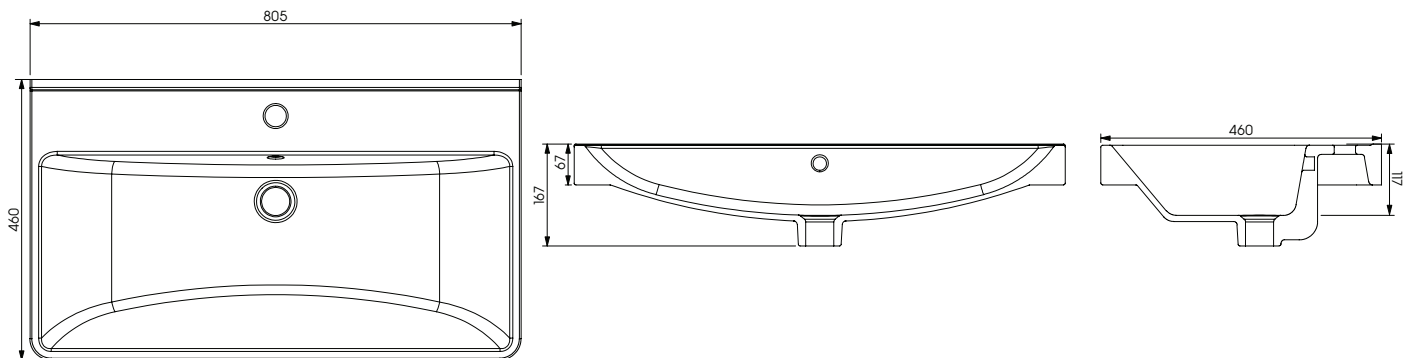

Diagrams not to scale.  
All dimensions in mm tolerance of +/- 10mm

Specification:

- Use a Slotted waste with this basin
- Suitable for Calibre only
- Includes White & Chrome overflow rings
- Suitable for vanity products (Evolve)

|              |         |
|--------------|---------|
| Unit Weight: | 20.1kg  |
| Material     | Ceramic |