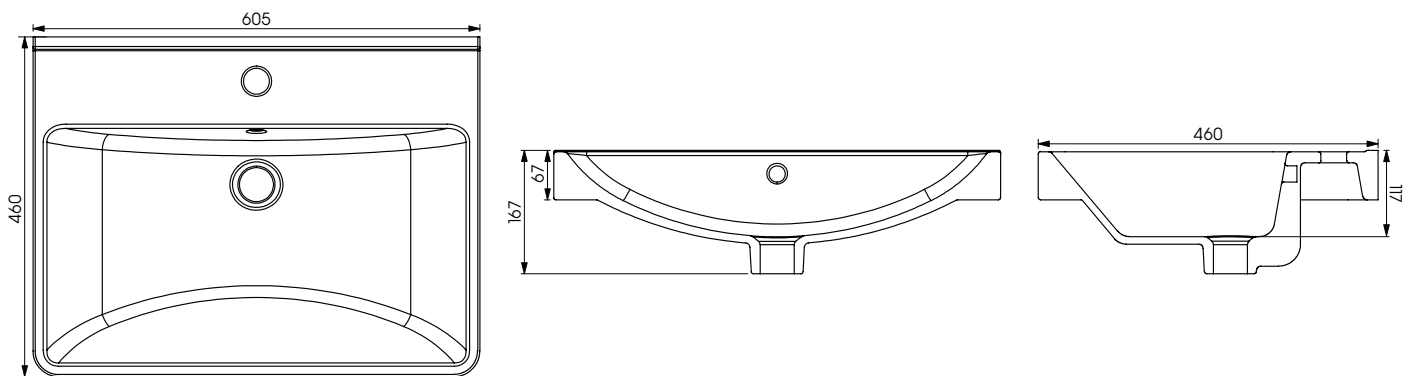

Diagrams not to scale.  
All dimensions in mm tolerance of +/- 10mm

Specification:

- Use a Slotted waste with this basin
- Includes White & Chrome overflow rings
- Suitable for vanity products (Evolve)

Unit Weight:	15.6kg
Material	Ceramic