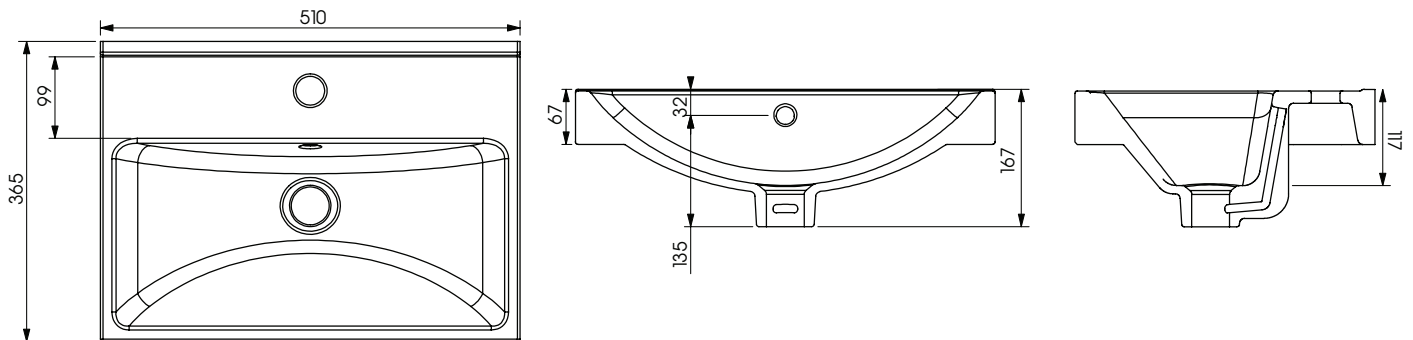

Diagrams not to scale.

Specification:

- Use a Slotted waste with this basin
- Includes White & Chrome overflow rings
- Suitable for vanity products (Cruise, Everest, Sonar & Virtue)

Unit Weight:	10.3kg
Material	Ceramic