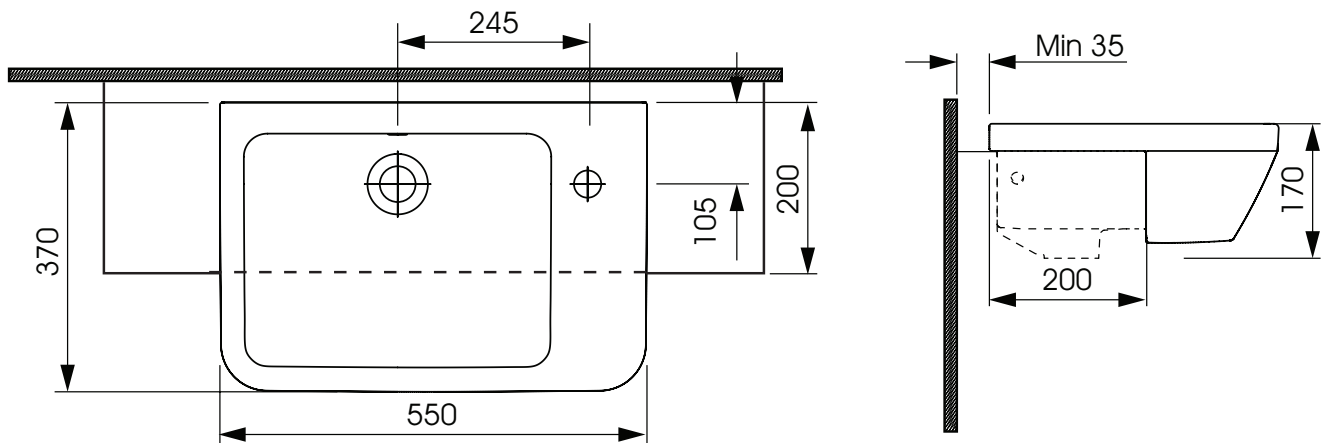

Diagrams not to scale.  
All dimensions in mm tolerance of +/- 2mm

Specification:

- Use a Slotted waste with this basin

Unit Weight:	14.6kg
Material	Ceramic