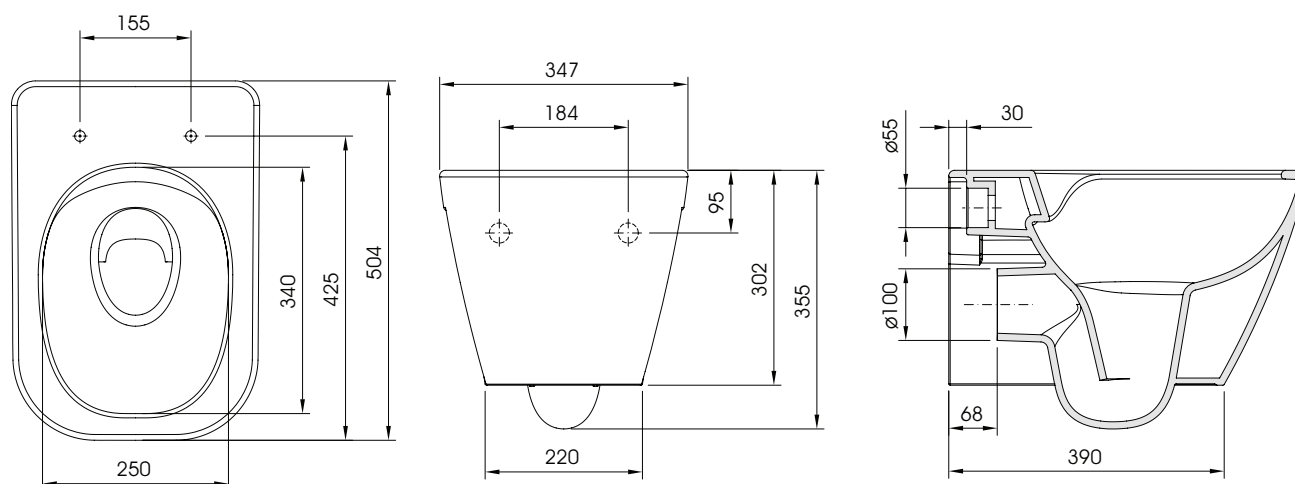

Safira Rimless Wall Mounted WC

Buying code: SAFR/SWC/S

Diagrams not to scale.
All dimensions in mm tolerance of +/- 2mm

Specification:

- Includes Soft Close Seat

Unit Weight: 26kg

bemodern[®] Product Data Sheet 1.1 May 2024