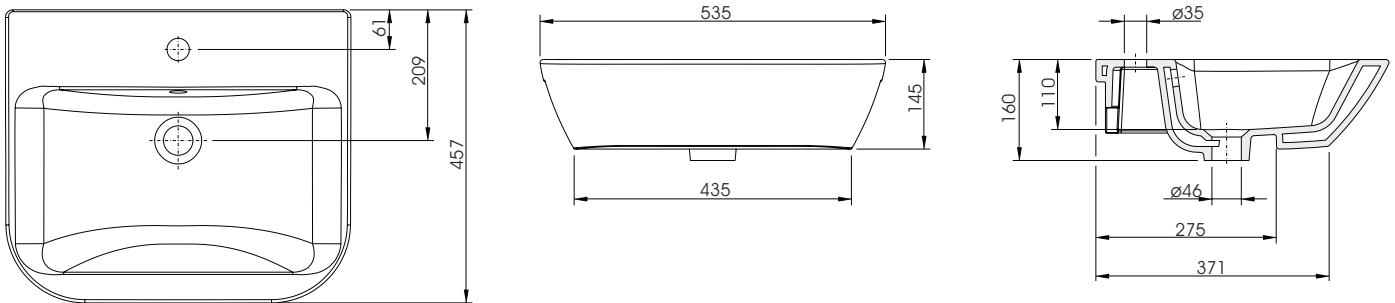

Diagrams not to scale.
All dimensions in mm tolerance of +/- 2mm

Specification:

- Use a Slotted waste with this basin

Unit Weight:	14.6kg
Material	Ceramic