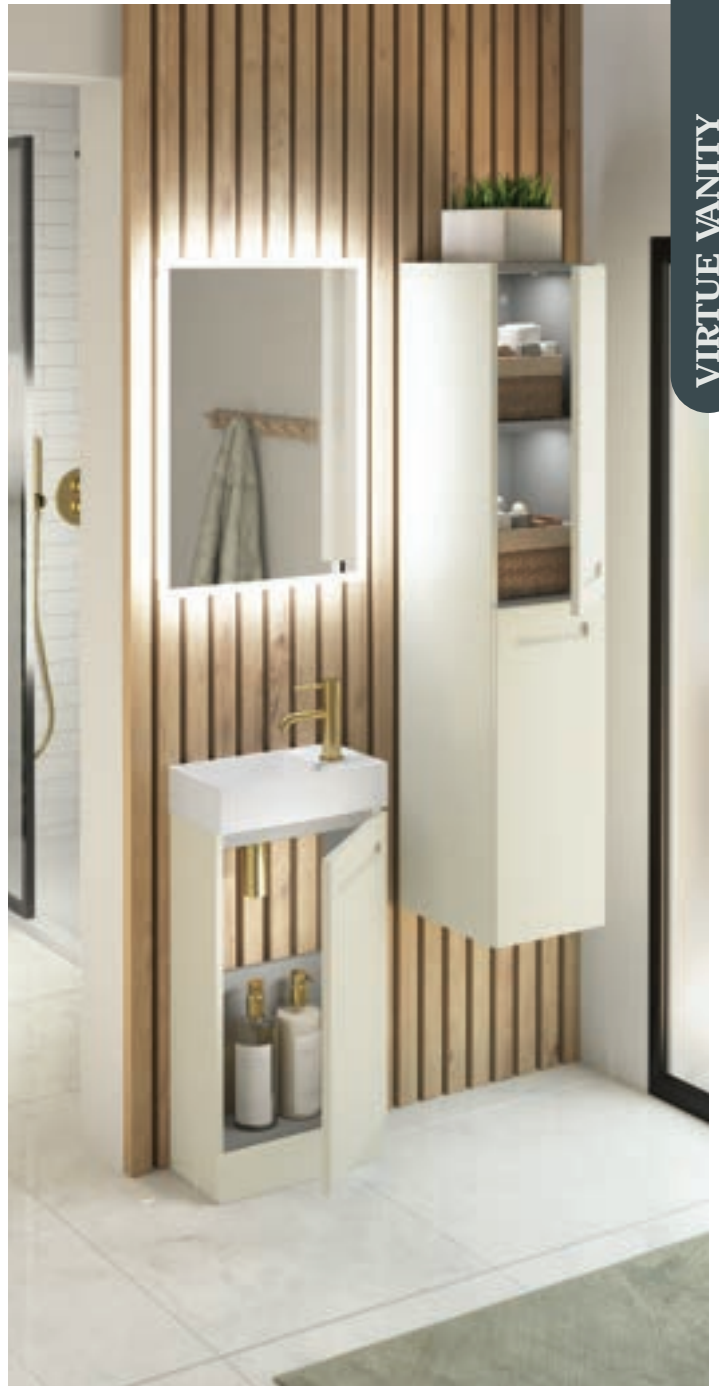

KEY FEATURES

-  Integrated handle fascia design
-  10 stunning neutral finishes
-  18 BP Dust Grey 18mm solid back panel
-  Colour matched side panels
-  Optional colour matched or contrasting legs
-  Wide selection of basin options - sit-on / vessel
-  Durable soft close hinges / drawers
-  Wide selection of unit options - Wall mounted / floorstanding
-  Hanging brackets supplied as standard with all basin, base and wall units
-  Durable construction
-  Standard and slimline options