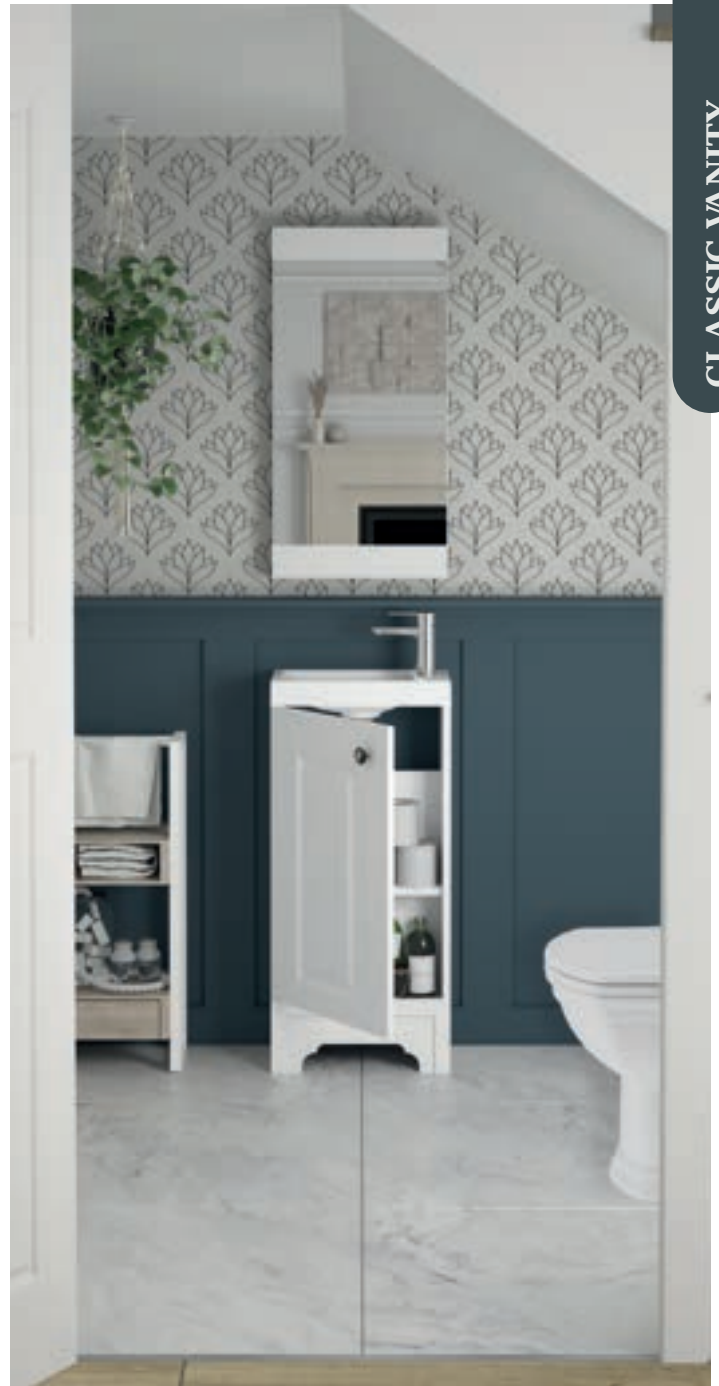

KEY FEATURES

8 modern colour finishes

White or Natural Oak internals

Exquisitely finished fascias & cabinets

Elegant routed design on both fascias & cabinets

Stunning decorative plinth

Luxurious soft-close doors/drawers

Choice of basin units including slimline & curved

A stunning choice of basins & WC's

Create your own look from a vanity basin unit or create a run of storage to suit your individual needs