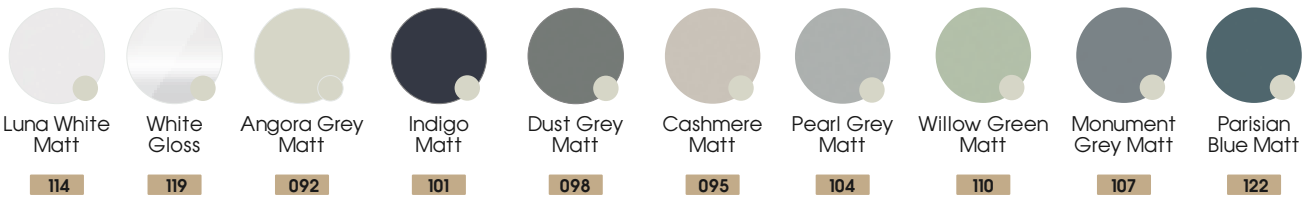

114

119

092

101

098

095

104

110

107

122

=

6BU-SD - 098

2 DOOR BASIN UNITS

2 DOOR CURVED BASIN UNITS

NEW

365mm Depth

(H)640mm¹ x (D)365mm

500mm	5BU-SD	£421.85
600mm	6BU-SD	£421.85
700mm	7BU-SD	£421.85

250mm Depth

(H)640mm¹ x (D)250mm

500mm	S5BU-SD	£421.85
600mm	S6BU-SD	£421.85
700mm	S7BU-SD	£421.85

365mm Depth

(H)640mm¹ (door 730mm) x (D)365mm

500mm	5BU-LD	£421.85
600mm	6BU-LD	£421.85
700mm	7BU-LD	£421.85

250mm Depth

(H)640mm¹ (door 730mm) x (D)250mm

500mm	S5BU-LD	£421.85
600mm	S6BU-LD	£421.85
700mm	S7BU-LD	£421.85

Standard Door

455mm Depth

(H)670mm x (D)455mm

600mm	6CVBU-SD	£900.80

455mm Depth

(H)670mm (door 760mm) x (D)365mm

600mm	6CVBU-LD	£900.80

The 2 Door Curved Basin Units come complete with a curved gel cast basin & White + Chrome overflow rings