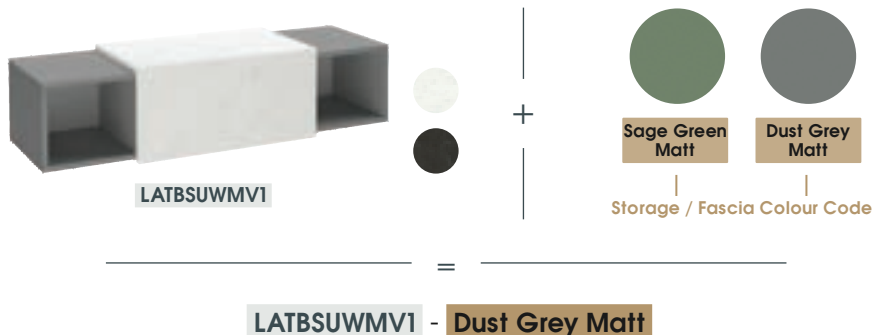

WALL MOUNTED BASIN UNITS

800mm - 1100mm Unit

(W)800 - 1100mm x (H)285mm x (D)365mm

Black Marble LATBSUBMV1 £744.00
White Marble LATBSUWMV1 £744.00

800mm - 1200mm Unit

(W)1000 - 1200mm x (H)285mm x (D)365mm