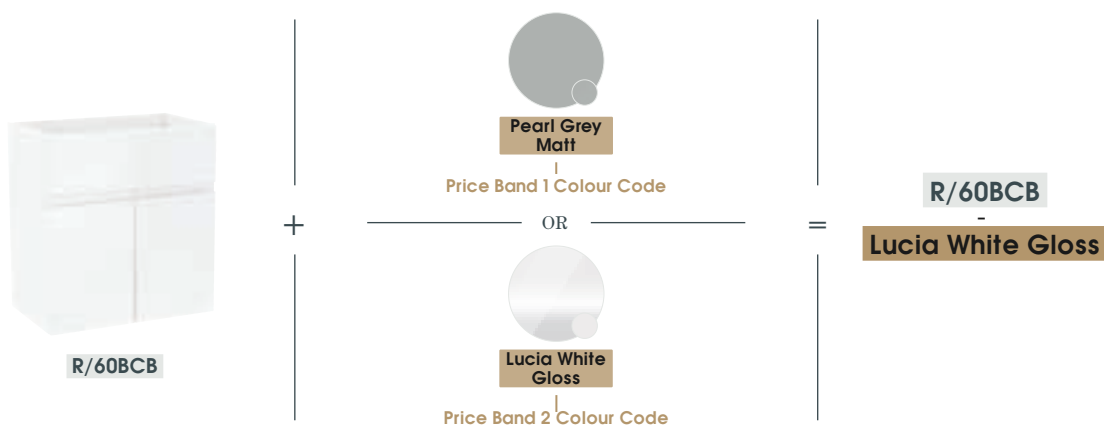

5 COUNTERTOPS

12mm Solid Surface
152

12mm Compact Laminate
153

22mm Laminate
154

28mm Laminate
154

J-Pull | Specification & Pricing

To build your code for J-Pull, please specify Unit code plus Fascia colour (Price band 1 or 2) code when ordering.
For example when ordering **J-Pull 2 Door 600mm Basin unit in Lucia White Gloss** please order: