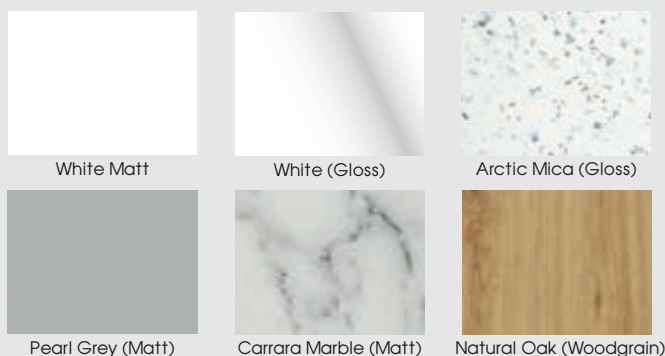

Butt & Scribe Joint (Masons Mitre)
Detailed drawing will be required. B/S £59.14

Shelf Bracket (Pair)
Load capacity 25kg for 250mm depth. SB £94.61
Not suitable for 365mm tops or shelves.