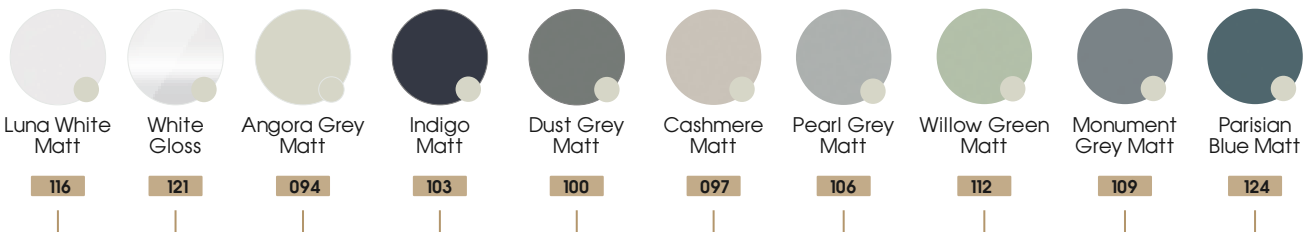

=

6BU-SD - 124

2 DOOR BASIN UNITS

2 DOOR CURVED BASIN UNITS

NEW

365mm Depth

(H)640mm¹ x (D)365mm

500mm	5BU-SD	£421.85
600mm	6BU-SD	£421.85
700mm	7BU-SD	£421.85

250mm Depth

(H)640mm¹ x (D)250mm

500mm	S5BU-SD	£421.85
600mm	S6BU-SD	£421.85
700mm	S7BU-SD	£421.85

365mm Depth

(H)640mm¹ (door 730mm) x (D)365mm

500mm	5BU-LD	£421.85
600mm	6BU-LD	£421.85
700mm	7BU-LD	£421.85

250mm Depth

(H)640mm¹ (door 730mm) x (D)250mm

500mm	S5BU-LD	£421.85
600mm	S6BU-LD	£421.85
700mm	S7BU-LD	£421.85

455mm Depth

(H)670mm x (D)455mm

600mm	6CVBU-SD	£900.80

455mm Depth

(H)670mm (door 760mm) x (D)455mm

600mm	6CVBU-LD	£900.80

The 2 Door Curved Basin Units come complete with a curved gel cast basin & White + Chrome overflow rings