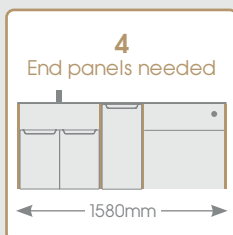

Lomond Slimline
Gel-Cast All-In-One Basin

(W)1580mm x (H)130mm x (D)330mm

Right Hand SLM1580-RH £584.40

Left Hand SLM1580-LH £584.40

Please use a **slotted** waste with this basin

1260mm Lomond basins have been designed to be used in conjunction with **x1 600mm basin unit, x1 600mm WC unit and x3 20mm cabinet end panels.**
1580mm Lomond basins have been designed to be used in conjunction with **x1 600mm basin unit, x1 300 base unit, x1 600mm WC unit and x4 20mm cabinet end panels.**
Please ensure you order the appropriate number of end panels when ordering your furniture.