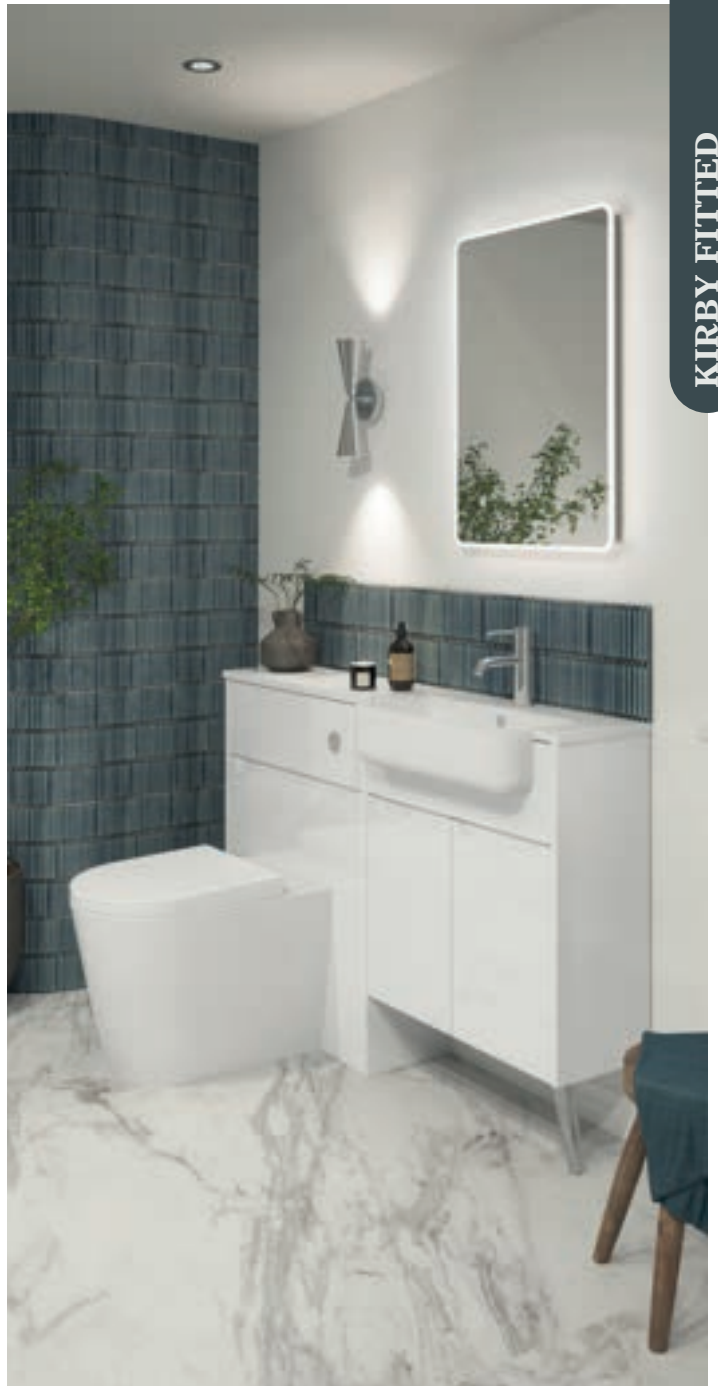

Collection Kirby

Fascia Colour White Gloss

Sanitaryware Lomond all in one basin

Faro back to wall WC

Brassware Petal basin mixer - Chrome

KEY FEATURES

-  Handleless fascia design
-  10 stunning neutral finishes
-  18 Angora 18mm cabinets
-  18 BP Angora 18mm solid back panel
-  Standard 365mm & slimline 250mm options
-  Durable soft close hinges
-  Soft close drawers
-  Long & standard length fascia options
-  18 18mm cabinet end panels available
-  Wide selection of units options
-  Hanging brackets supplied as standard with all basin & base units
-  WM FS Optional installation - wall mounted / floorstanding with plinth or decorative legs
-  Durable construction
-  New Harmony illuminated mirrored units fit perfectly in line with units