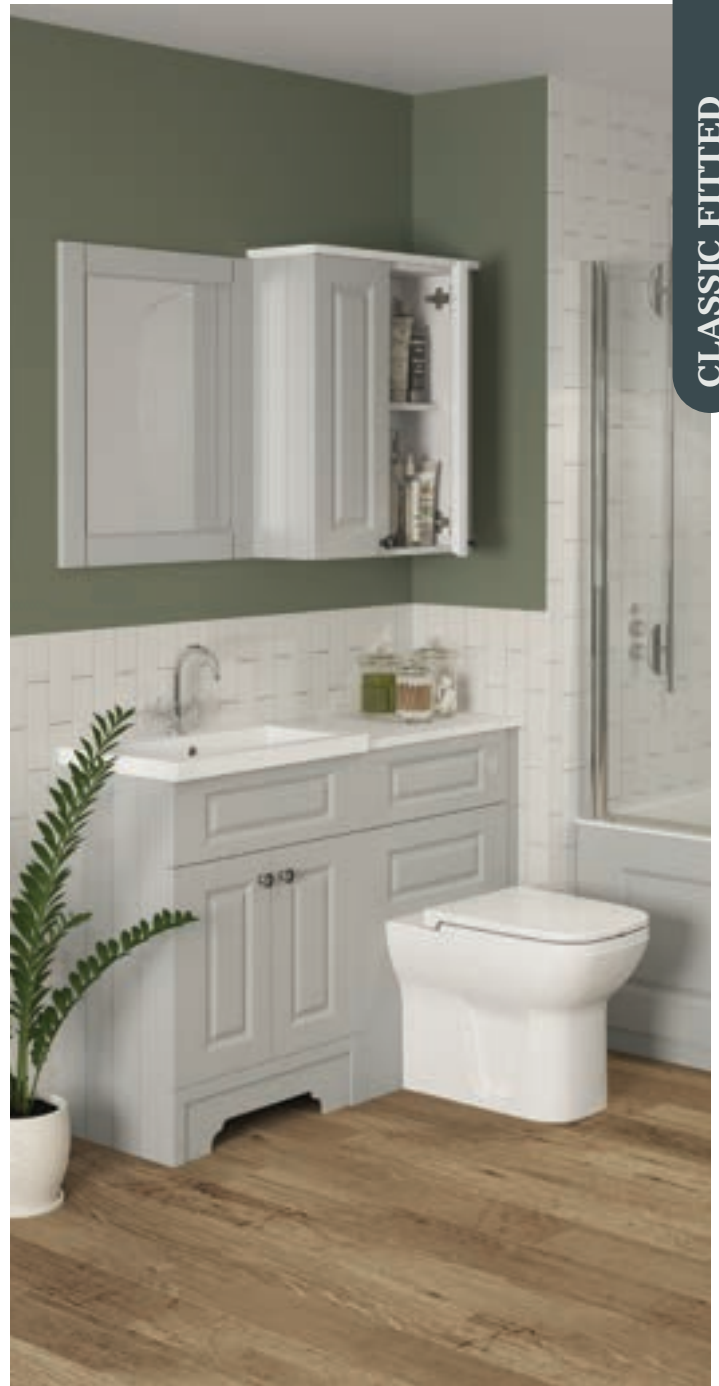

KEY FEATURES

- 8 modern colour finishes
- White or Natural Oak internals
- Exquisitely finished fascias & cabinets
- Elegant routed design on both fascias & cabinets
- Stunning decorative plinth
- Luxurious soft-close doors/drawers
- Choice of basin units including slimline & curved
- Select from a stunning choice of basins & WC's
- Create a run of storage to suit your needs