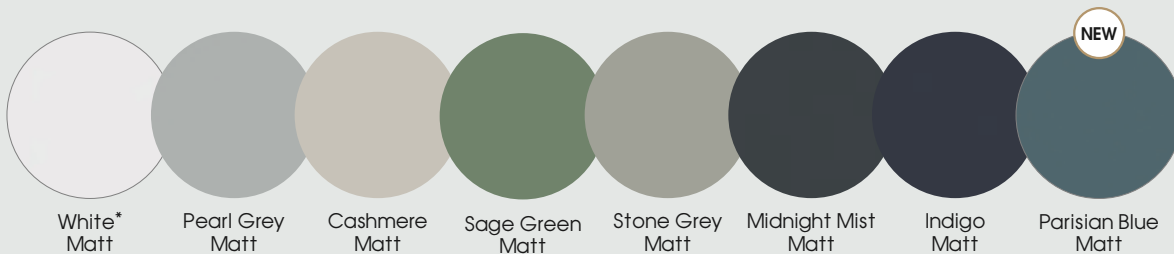

4 HANDLE

Traditional Knob

5 FASCIA COLOUR

6 INTERNAL COLOUR

7 — BASIN OPTIONS

Sit-On

Excluding Nubree & Verdant

Vessel