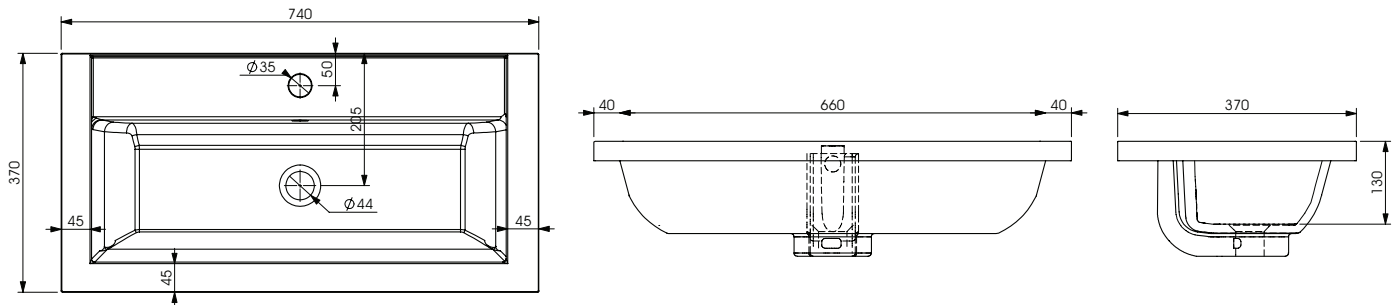

Diagrams not to scale.  
All dimensions in mm tolerance of +/- 2mm

Specification:

- Use a Slotted waste with this basin
- Suitable for Kirby, Newport & Embleton fitted ranges
- Also available in: 540mm - NSB540 & 640mm - NSB640

Unit Weight:	12.9kg
Material	Gel Cast