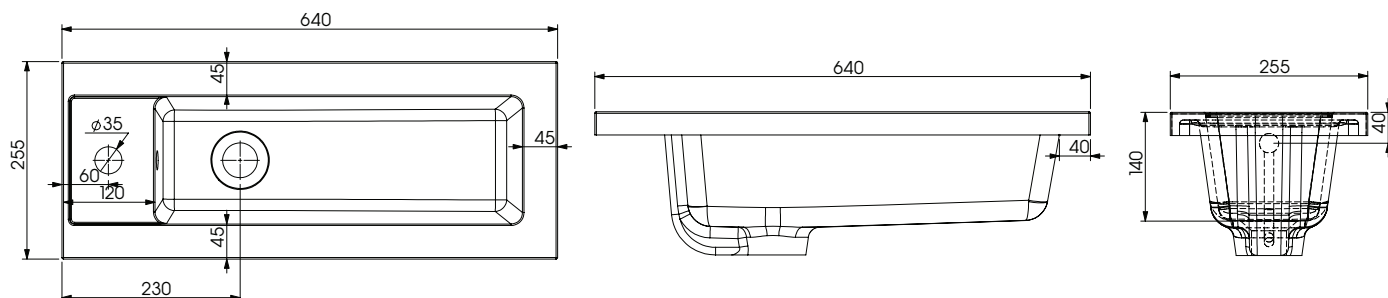

Diagrams not to scale.  
All dimensions in mm tolerance of +/- 2mm

Specification:

- Use a Slotted waste with this basin
- Suitable for Kirby, Newport & Embleton fitted ranges
- Also available in: 540mm - 2-NSB540

Unit Weight:	9.1kg
Material	Gel Cast