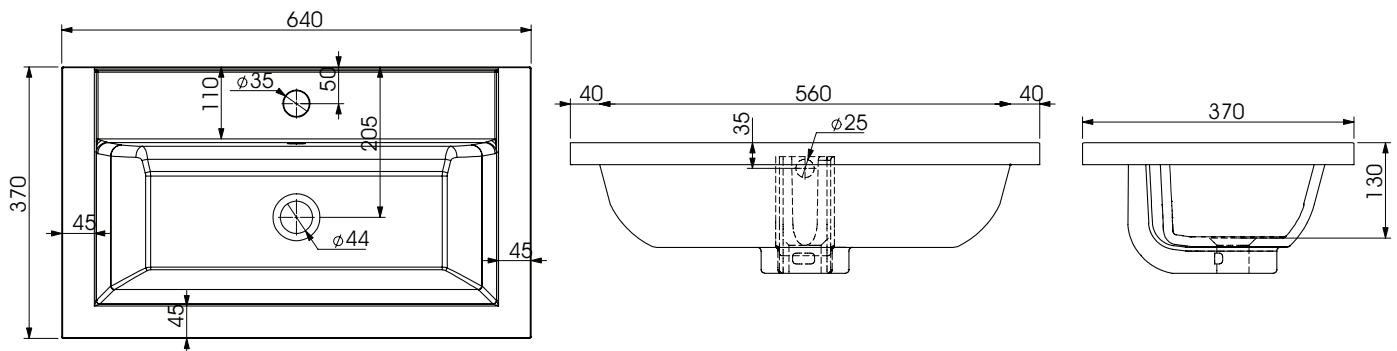

Diagrams not to scale.
All dimensions in mm tolerance of +/- 2mm

Specification:

- Use a Slotted waste with this basin
- Suitable for Kirby, Newport & Embleton fitted ranges
- Also available in: 540mm - NSB540 & 740mm - NSB740

Unit Weight:	11.5kg
Material	Gel Cast