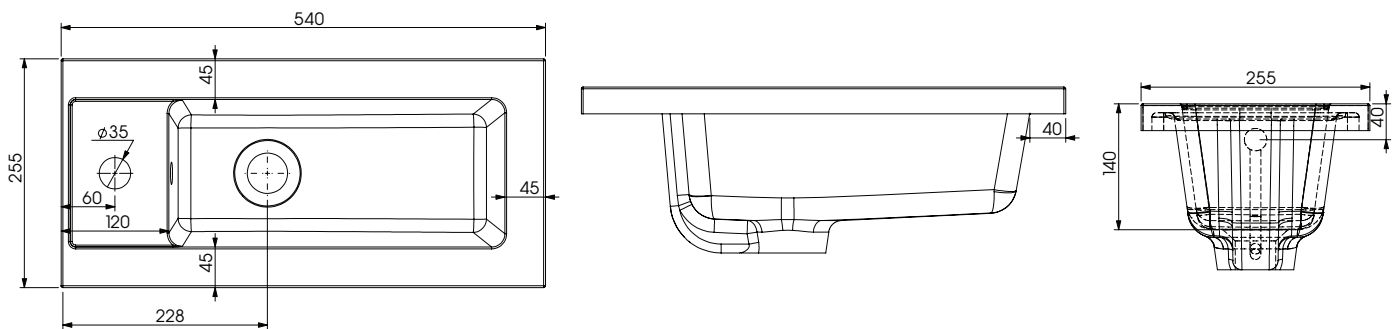

Diagrams not to scale.  
All dimensions in mm tolerance of +/- 2mm

Specification:

- Use a Slotted waste with this basin
- Suitable for Kirby, Newport & Embleton fitted ranges
- Also available in: 640mm Slimline - 2-NSB640

Unit Weight:	7.8kg
Material	Gel Cast