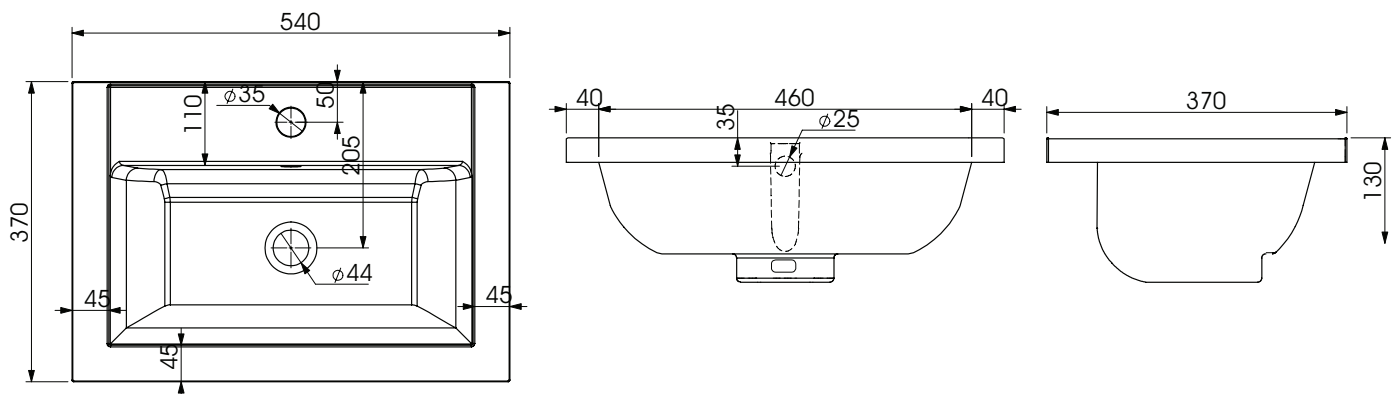

Diagrams not to scale.  
All dimensions in mm tolerance of +/- 2mm

Specification:

- Use a Slotted waste with this basin
- Suitable for Kirby, Newport & Embleton fitted ranges
- Also available in: 640mm - NSB640 & 740mm - NSB740

Unit Weight:	10kg
Material	Gel Cast