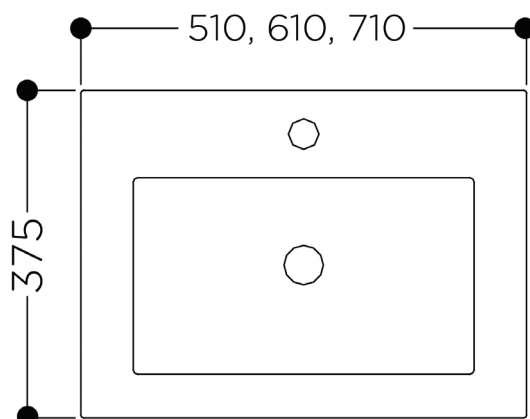

Diagrams not to scale.
All dimensions in mm tolerance of +/- 2mm

Specification:

- Use a Slotted waste with this basin
- Suitable for Slab, Classic & Accents
- Available in: 510, 610 or 710

Unit Weight:	10.3kg / 13.3kg / 17.3kg
Material	Gel Cast