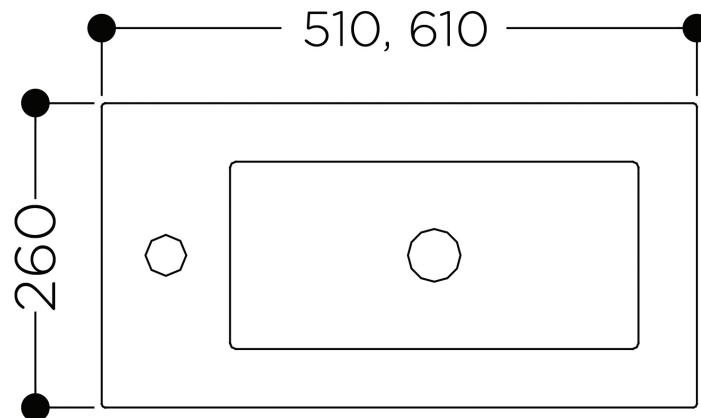

Diagrams not to scale.
All dimensions in mm tolerance of +/- 2mm

Specification:

- Use a Slotted waste with this basin
- Suitable for Slab, Classic & Accents
- Available in: 510 or 610

Unit Weight:	9.5kg / 11.5kg
Material	Gel Cast