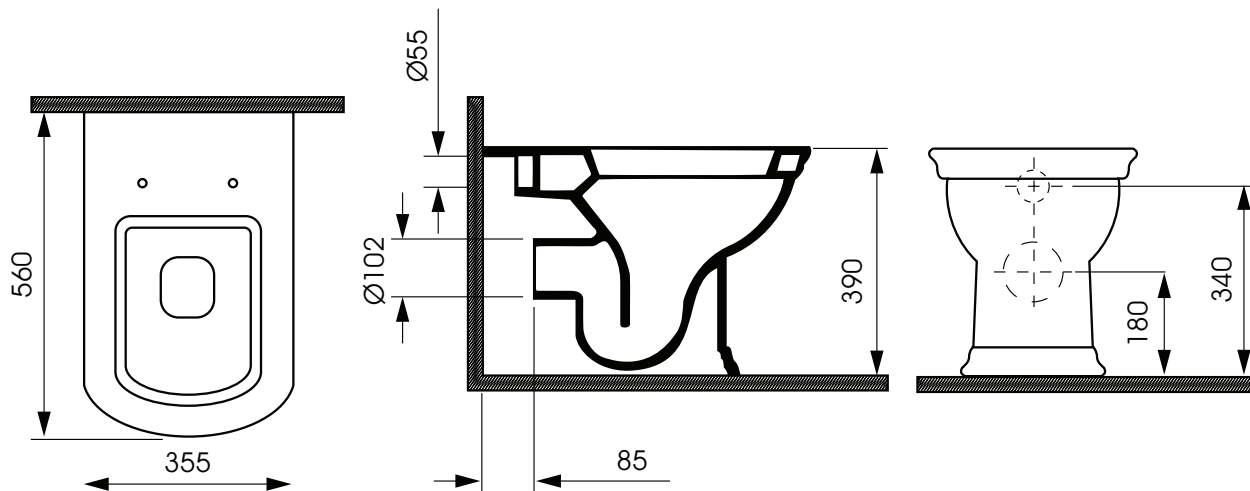

Diagrams not to scale.
All dimensions in mm tolerance of +/- 2mm

Specification:

- Includes Soft Close Seat

Unit Weight:

16.43kg