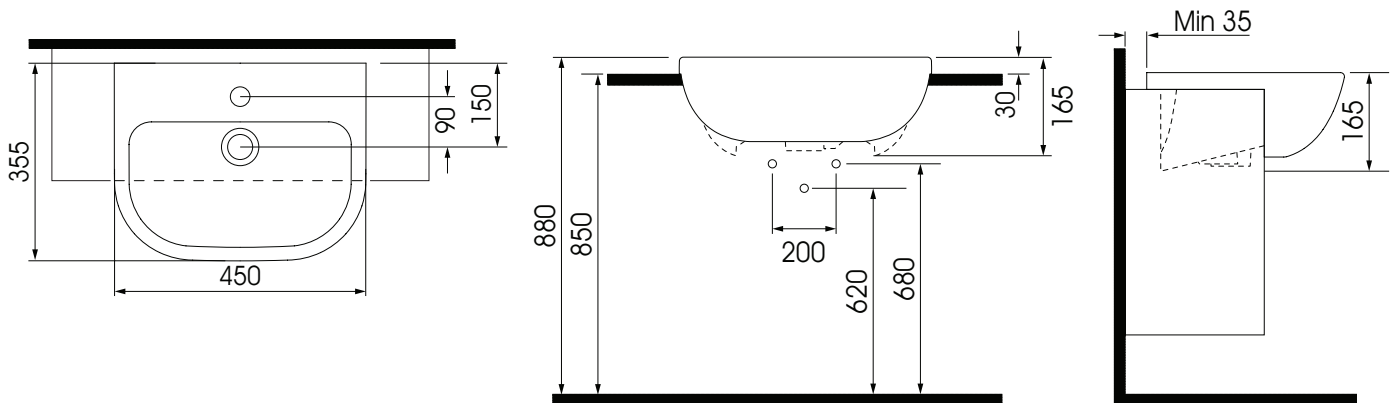

Diagrams not to scale.  
All dimensions in mm tolerance of +/- 2mm

Specification:

- Use a Slotted waste with this basin

Unit Weight:	14kg
Material	Ceramic