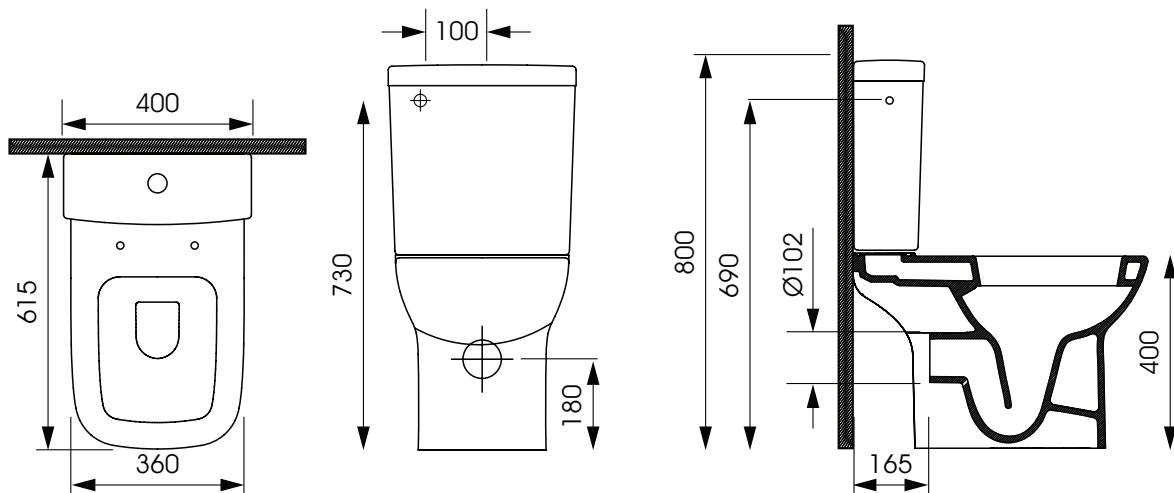

Pavia Close Coupled WC

Buying code: PAVCCWC/S

Diagrams not to scale.
All dimensions in mm tolerance of +/- 2mm

Specification:

- Includes Soft Close Seat
- Includes Cistern

Unit Weight: 45kg

bemodern[®] Product Data Sheet 1.1 May 2024