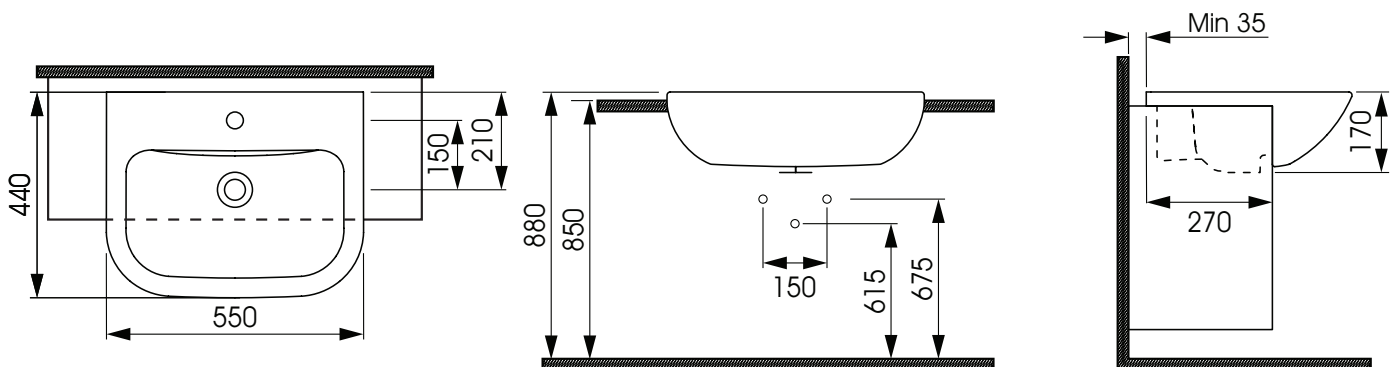

Diagrams not to scale.  
All dimensions in mm tolerance of +/- 2mm

Specification:

- Use a Slotted waste with this basin

Unit Weight:	14.6kg
Material	Ceramic