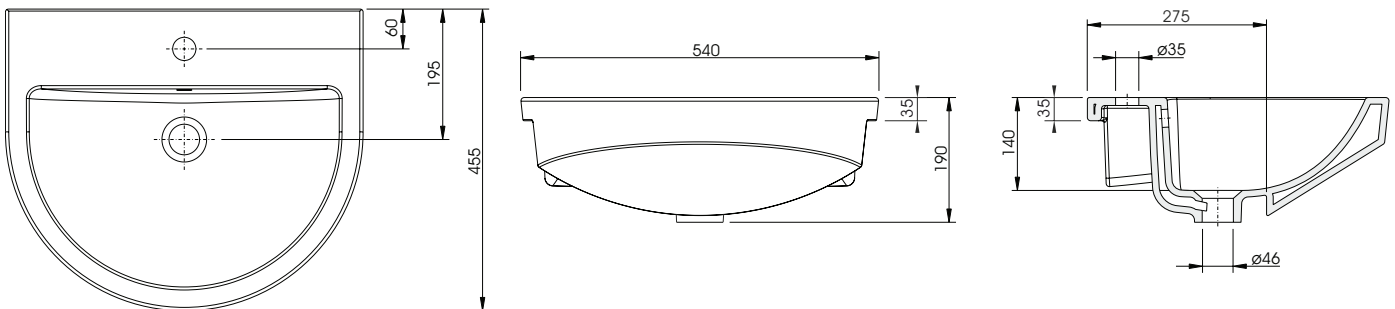

Diagrams not to scale.
All dimensions in mm tolerance of +/- 2mm

Specification:

- Use a Slotted waste with this basin

Unit Weight:	13.6kg
Material	Ceramic