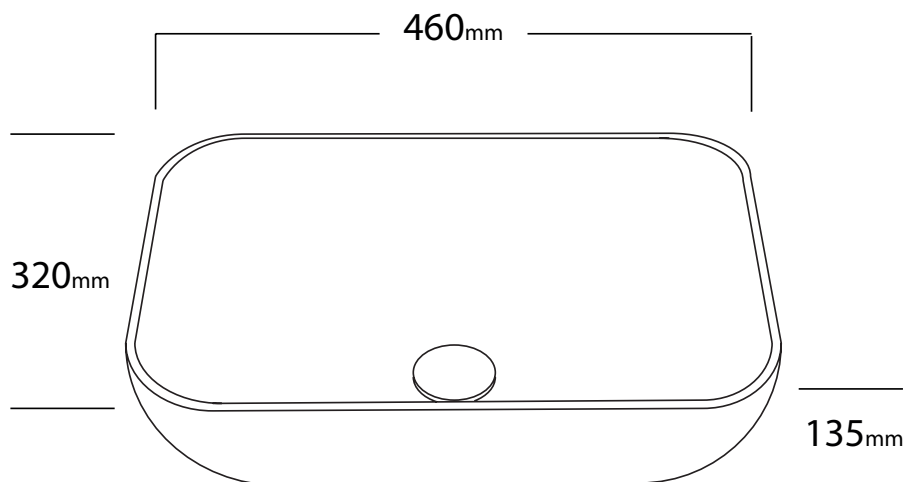

Diagrams not to scale.
All dimensions in mm tolerance of +/- 10mm

Specification:

- Use a Unslotted waste with this basin

Unit Weight:	8.4kg
--------------	-------

Material	Ceramic
----------	---------