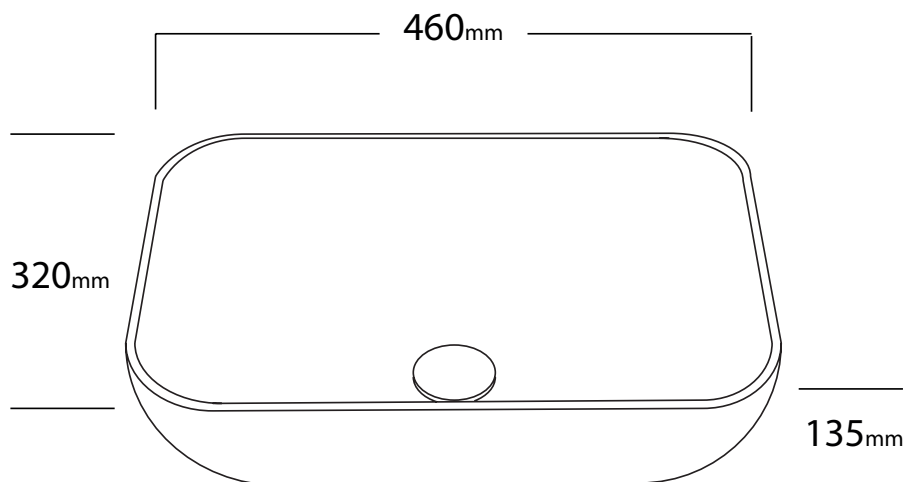

Diagrams not to scale.
All dimensions in mm tolerance of +/- 10mm

Specification:

- Use a Unslotted waste with this basin

Unit Weight:	8.4kg
Material	Ceramic